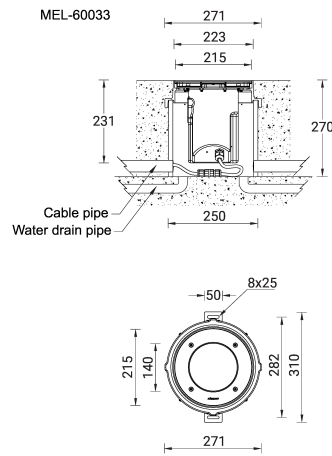

MELBOURNE 4 (MEL-60033)

Product description

Ø215 - With recessing box / driver

Luminaire Structure

- Die-cast stainless steel in grade 316
- Body is pre-treated before powder coating ensuring high corrosion resistance
- Front ring in grade 316 stainless steel
- Externally adjustable: Tilt 25°, Rotation 360° for MEL-60051, MEL-60052, MEL-60053, MEL-60061, MEL-60062, MEL-60063
- Single cable entry, through wiring upon request
- One cable gland supplied with 1 m of 3x1.0 sqmm outdoor cable
- Stainless steel fasteners in grade 316
- Durable silicone rubber gasket
- High-efficiency PMMA lens
- Clear, 15mm thick, toughened glass
- Integral control gear
- Recessing box in high-density polyethylene is included
- Suitable for drive-over with a maximum load of 5000 kg
- Vehicles with pneumatic tires can drive over the luminaire but the speed must not exceed 50 km/h
- Load is transferred by the housing to the foundation
- One glass suction cup for easy installation is included in each item list on the order
- The distance between the luminaire and the illuminated surface should be at least 0.5 m

Optic

VN

Product colour

00 - Stainless Steel

MELBOURNE 4 (MEL-60033)

Technical information

Material	Stainless Steel
Light source	3 LED
Power	20 W
Lumen	1452 - 1528 lm
Efficacy	73 - 76 lm/W
Driver option	Integral control gear
Input voltage	220-240V 50/60Hz

Optic	VN
Optic value	8°
CCT / CRI	3000K CRI80, 4000K CRI80
Bug	B0-U5-G0
ULR	100
ULOR	100
Dimming type	On/Off, 1-10V, DALI

Product colours	Stainless Steel
Weight	11.0 kg
Operating temperature	-20 °C to 50 °C
Cable	One cable gland supplied with 1 m of 3x1.0 sqmm outdoor cable
Through wiring	Single cable entry, through wiring upon request
Variants (1-10V, DALI)	Compatible with EN/ IEC 60598-2-22: Suitable for emergency installations as central supply, non-maintained (Z0)