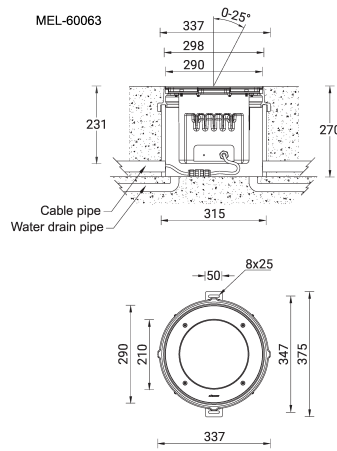

MELBOURNE 7 (MEL-60063)**Product description**

Ø290 - With recessing box / driver - Adjustable: Tilt 25° / Rotation 360°

**Luminaire Structure**

- Die-cast stainless steel in grade 316
- Body is pre-treated before powder coating ensuring high corrosion resistance
- Front ring in grade 316 stainless steel
- Externally adjustable: Tilt 25°, Rotation 360° for MEL-60051, MEL-60052, MEL-60053, MEL-60061, MEL-60062, MEL-60063
- Single cable entry, through wiring upon request
- One cable gland supplied with 1 m of 3x1.0 sqmm outdoor cable
- Stainless steel fasteners in grade 316
- Durable silicone rubber gasket
- High-efficiency PMMA lens
- Clear, 15mm thick, toughened glass
- Integral control gear
- Recessing box in high-density polyethylene is included
- Suitable for drive-over with a maximum load of 5000 kg
- Vehicles with pneumatic tires can drive over the luminaire but the speed must not exceed 50 km/h
- Load is transferred by the housing to the foundation
- One glass suction cup for easy installation is included in each item list on the order
- The distance between the luminaire and the illuminated surface should be at least 0.5 m

Optic

VN

Product colour

00 - Stainless Steel

MELBOURNE 7 (MEL-60063)

Technical information

Material	Stainless Steel
Light source	3 LED
Power	24 W
Lumen	1662 - 1749 lm
Efficacy	69 - 73 lm/W
Driver option	Integral control gear
Input voltage	220-240V 50/60Hz

Optic	VN
Optic value	8°
CCT / CRI	3000K CRI80, 4000K CRI80
Bug	B0-U5-G0
ULR	100
ULOR	100
Dimming type	On/Off, 1-10V, DALI

Product colours	Stainless Steel
Weight	17.0 kg
Operating temperature	-20 °C to 50 °C
Cable	One cable gland supplied with 1 m of 3x1.0 sqmm outdoor cable
Through wiring	Single cable entry, through wiring upon request
Variants (1-10V, DALI)	Compatible with EN/ IEC 60598-2-22: Suitable for emergency installations as central supply, non-maintained (Z0)