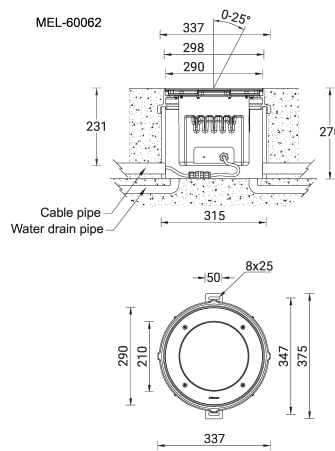

MELBOURNE 7 (MEL-60062)

Product description

Ø290 - With recessing box / driver - RGBW - Adjustable: Tilt 25° / Rotation 360°

Luminaire Structure

- Die-cast stainless steel in grade 316
- Body is pre-treated before powder coating ensuring high corrosion resistance
- Front ring in grade 316 stainless steel
- Externally adjustable: Tilt 25°, Rotation 360° for MEL-60051, MEL-60052, MEL-60053, MEL-60061, MEL-60062, MEL-60063
- Single cable entry, through wiring upon request
- One cable gland supplied with 1 m of 3x1.0 sqmm outdoor cable
- Stainless steel fasteners in grade 316
- Durable silicone rubber gasket
- High-efficiency PMMA lens
- Clear, 15mm thick, toughened glass
- Integral control gear
- Recessing box in high-density polyethylene is included
- Suitable for drive-over with a maximum load of 5000 kg
- Vehicles with pneumatic tires can drive over the luminaire but the speed must not exceed 50 km/h
- Load is transferred by the housing to the foundation
- One glass suction cup for easy installation is included in each item list on the order
- The distance between the luminaire and the illuminated surface should be at least 0.5 m

Optic

Product colour

MELBOURNE 7 (MEL-60062)

Technical information

Material	Stainless Steel
Light source	3 LED
Power	30 W
Lumen	893 - 1157 lm
Efficacy	30 - 39 lm/W
Driver option	Integral control gear
Driver	Constant current (CC)

Input voltage	220-240V 50/60Hz
Optic	N, W
Optic value	12°, 37°
CCT / CRI	RGBW30, RGBW40
Bug	B0-U4-G0, B0-U5-G0
ULR	100
ULOR	100

Dimming type	DMX, DMX/RDM
Product colours	Stainless Steel
Weight	17.0 kg
Operating temperature	-20 °C to 50 °C
Cable	One cable gland supplied with 1 m of 3x1.0 sqmm outdoor cable
Through wiring	Single cable entry, through wiring upon request
Variants (DMX, DMX/RDM)	Compatible with EN/ IEC 60598-2-22: Suitable for emergency installations as central supply, non-maintained (Z0)