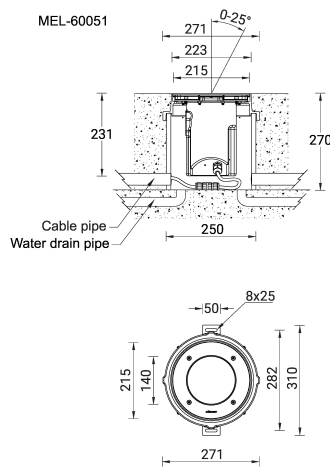

MELBOURNE 6 (MEL-60051)**Product description**

Ø215 - With recessing box / driver - Adjustable: Tilt 25° / Rotation 360°

**Luminaire Structure**

- Die-cast stainless steel in grade 316
- Body is pre-treated before powder coating ensuring high corrosion resistance
- Front ring in grade 316 stainless steel
- Externally adjustable: Tilt 25°, Rotation 360° for MEL-60051, MEL-60052, MEL-60053, MEL-60061, MEL-60062, MEL-60063
- Single cable entry, through wiring upon request
- One cable gland supplied with 1 m of 3x1.0 sqmm outdoor cable
- Stainless steel fasteners in grade 316
- Durable silicone rubber gasket
- High-efficiency PMMA lens
- Clear, 15mm thick, toughened glass
- Integral control gear
- Recessing box in high-density polyethylene is included
- Suitable for drive-over with a maximum load of 5000 kg
- Vehicles with pneumatic tires can drive over the luminaire but the speed must not exceed 50 km/h
- Load is transferred by the housing to the foundation
- One glass suction cup for easy installation is included in each item list on the order
- The distance between the luminaire and the illuminated surface should be at least 0.5 m

Optic**Product colour**

MELBOURNE 6 (MEL-60051)

Technical information

Material	Stainless Steel
Light source	1 COB
Power	20 W
Lumen	1855 - 2287 lm
Efficacy	93 - 114 lm/W
Driver option	Integral control gear
Driver	Constant current (CC)

Input voltage	220-240V 50/60Hz
Optic	M, W, E
Optic value	24°, 49°, 53°x33°
CCT / CRI	3000K CRI80, 4000K CRI80
Bug	B0-U5-G0
ULR	100
ULOR	100

Dimming type	On/Off, 1-10V, DALI
Product colours	Stainless Steel
Weight	11.0 kg
Operating temperature	-20 °C to 50 °C
Cable	One cable gland supplied with 1 m of 3x1.0 sqmm outdoor cable
Through wiring	Single cable entry, through wiring upon request
Variants (On/Off, 1-10V, DALI)	Compatible with EN/ IEC 60598-2-22: Suitable for emergency installations as central supply, non-maintained (Z0)