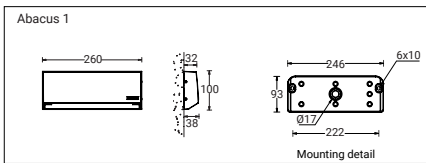

ABACUS 1 AB-30001

Luminaire Structure

- Die-cast aluminium frame and body pre-treated before powder coating ensuring high corrosion resistance
- Single cable entry
- Stainless steel fasteners in grade 316
- Durable silicone rubber gasket
- Frosted glass diffuser
- Integral control gear