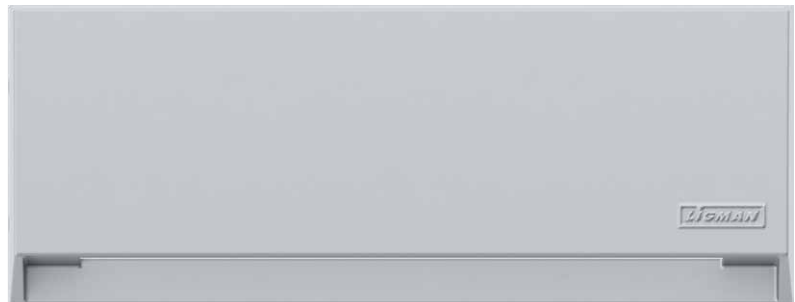

# ABACUS 1 AB-30001

## Luminaire Structure

- Die-cast aluminium frame and body pre-treated before powder coating ensuring high corrosion resistance
- Single cable entry
- Stainless steel fasteners in grade 316
- Durable silicone rubber gasket
- Frosted glass diffuser
- Integral control gear

## Technical information

<b>Lamp</b>	30 LED
<b>Weight</b>	1.3 kg
<b>EEC</b>	A+
<b>Material</b>	Aluminium
<b>Optic</b>	G 101°x70°
<b>Colour</b>	3000K, 4000K
<b>Dimming type</b>	On/Off

<b>Luminaire</b>	
Power	11 W
Lumen	765 - 783 lm
Efficacy	70 - 71 lm/W
Drive current	500 mA