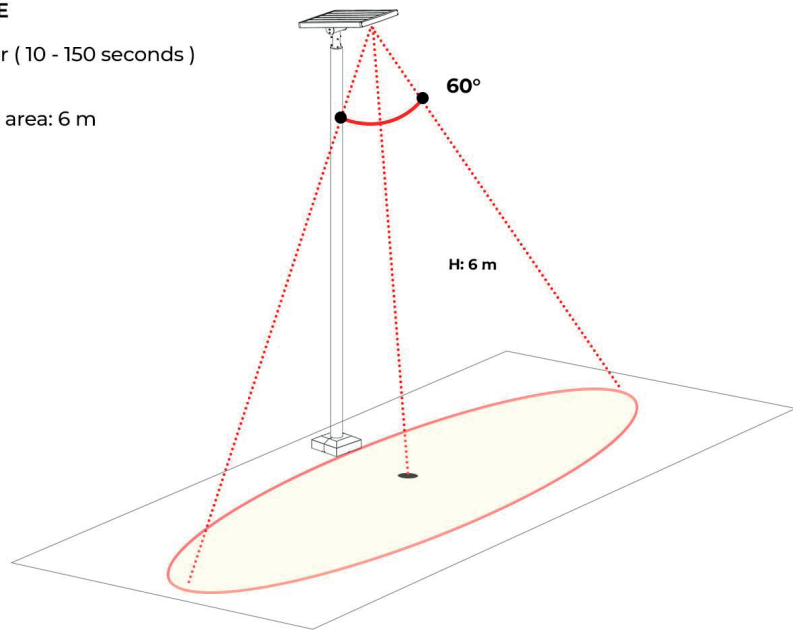

NATURE SOURCE

Adjustable sensor (10 - 150 seconds)

60° sensitivity

Sensor detection area: 6 m

NAT-20001