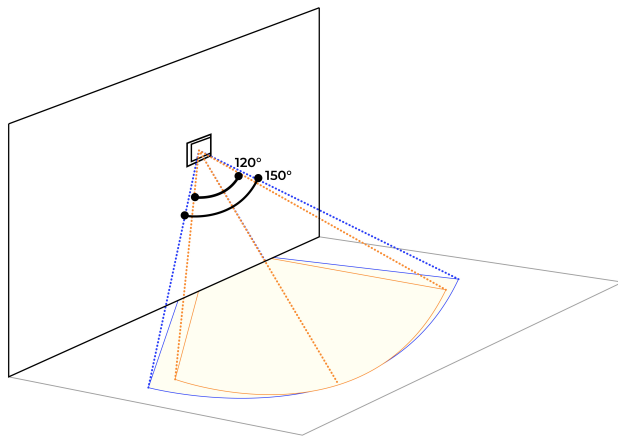

PA-31942-1MS

PALETTA

- **Motion sensor - Microwave - 1 -10 V**
Adjustable sensor: (10 seconds – 15 minutes)
150° Sensitivity
Sensor detection area: 1.7 - 4.0 m
- **Motion sensor - Microwave - On/Off**
Adjustable sensor: (5 seconds – 30 minutes)
120° Sensitivity
Sensor detection area: 1.0 - 8.0 m