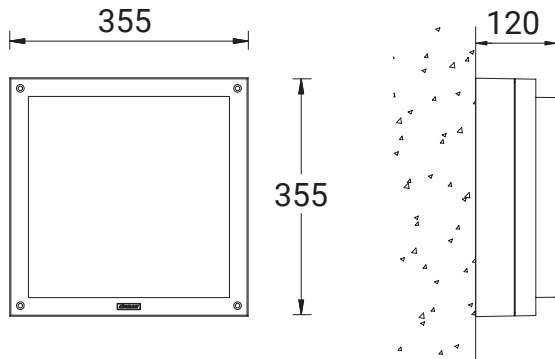

PA-31942-1MS

PALETTA

- **Motion sensor - Microwave - 1 -10 V**
Adjustable sensor: (10 seconds – 15 minutes)
150° Sensitivity
Sensor detection area: 1.7 - 4.0 m
- **Motion sensor - Microwave - On/Off**
Adjustable sensor: (5 seconds – 30 minutes)
120° Sensitivity
Sensor detection area: 1.0 - 8.0 m