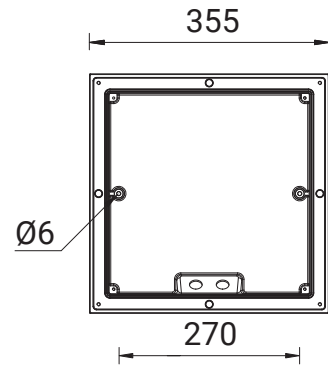

PA-31942-1MS

PALETTA

- **Motion sensor - Microwave - 1 -10 V**
Adjustable sensor: (10 seconds – 15 minutes)
150° Sensitivity
Sensor detection area: 1.7 - 4.0 m
- **Motion sensor - Microwave - On/Off**
Adjustable sensor: (5 seconds – 30 minutes)
120° Sensitivity
Sensor detection area: 1.0 - 8.0 m