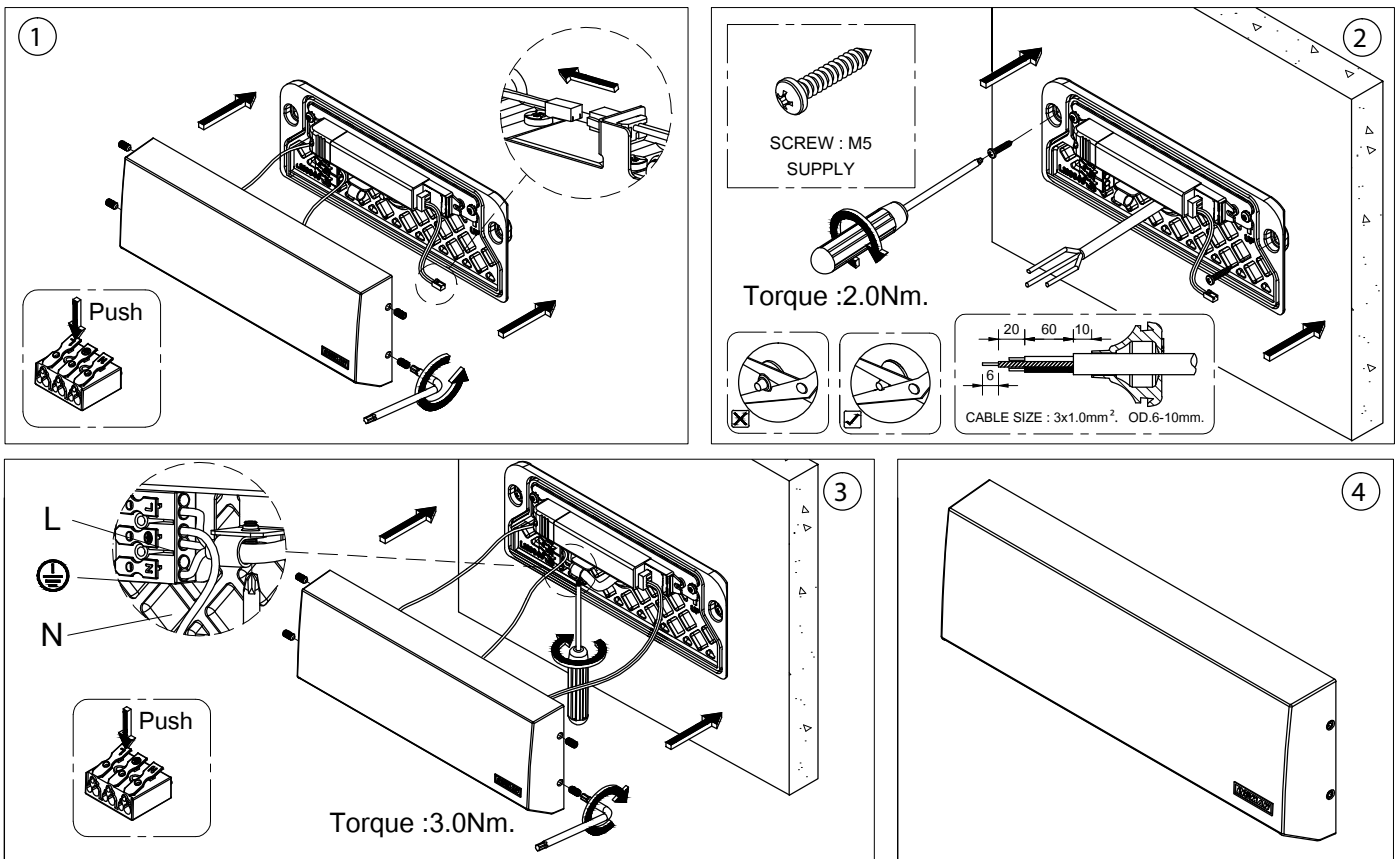

For Installation of Abacus1,2,3 Wall Light LED.
Model. AB-30001, AB-30011 and AB-30021

- LIGMAN standard products are supplied with the control gear 220-240V 50/60Hz. The control gear for other voltages and frequencies is available upon request, please consult us for more details.
- LIGMAN luminaires are designed to conform IEC 60598 2-1 standard.