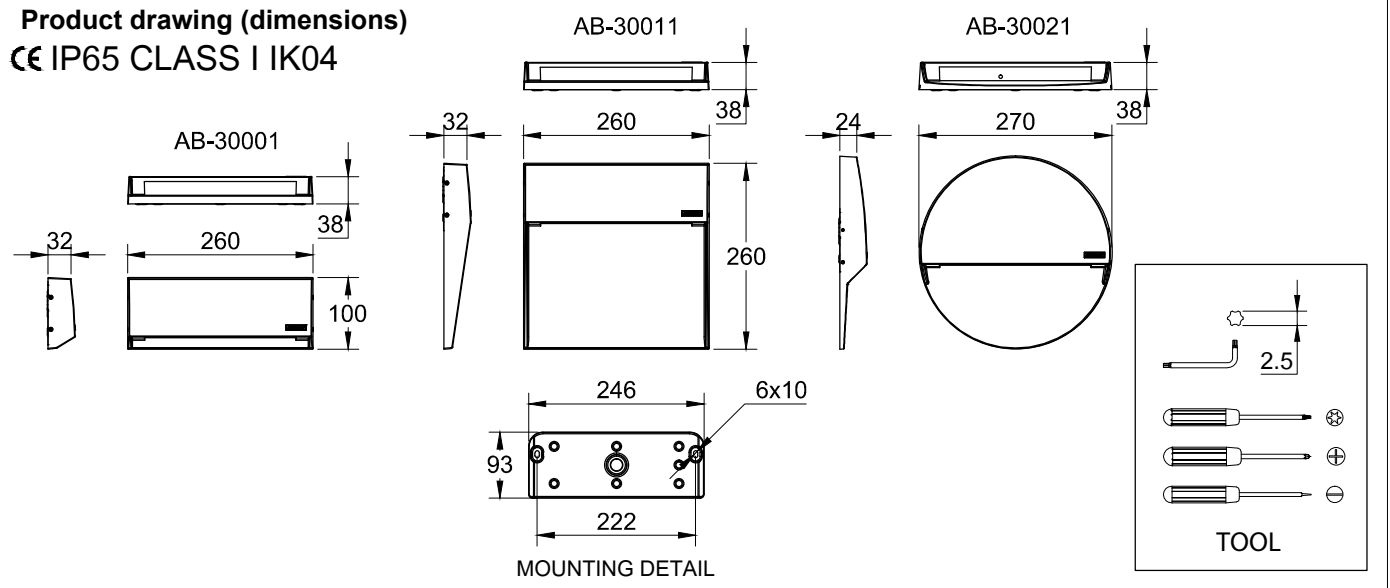

For Installation of Abacus1,2,3 Wall Light LED.
Model. AB-30001, AB-30011 and AB-30021

- LIGMAN standard products are supplied with the control gear 220-240V 50/60Hz. The control gear for other voltages and frequencies is available upon request, please consult us for more details.
- LIGMAN luminaires are designed to conform IEC 60598 2-1 standard.