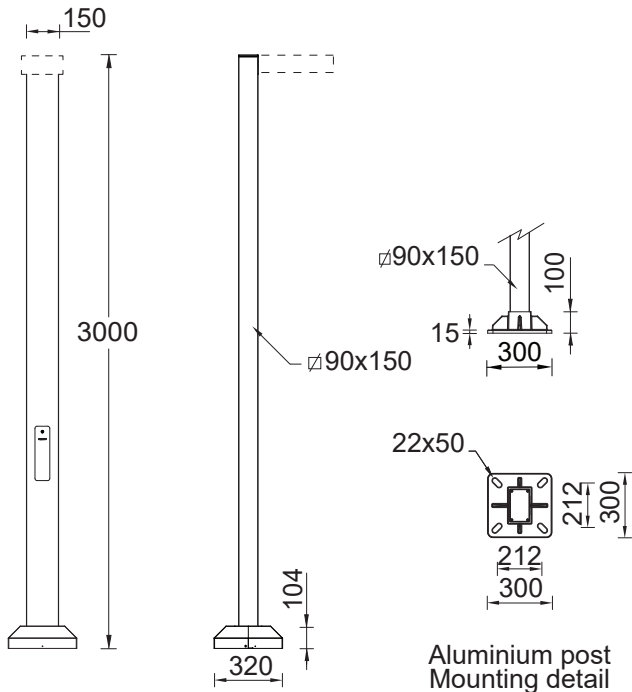

SPECIFIC POLES

APC130090-PT7-LI-21231

Aluminium post
Mounting detail