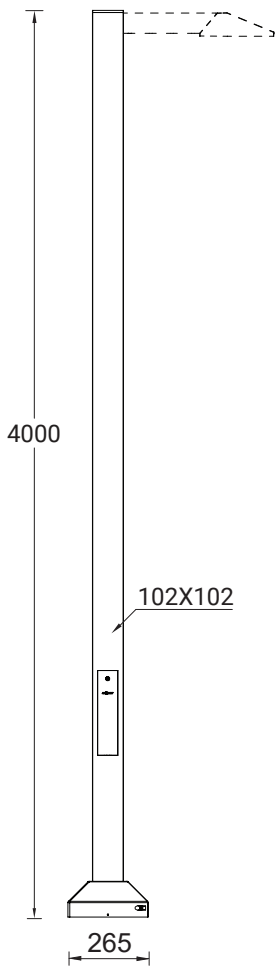

# SPECIFIC POLES

APC140102-VK

Mounting detail