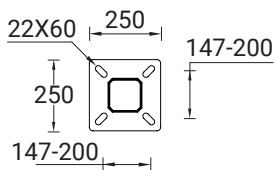

# SPECIFIC POLES

APC140102-VK

Mounting detail