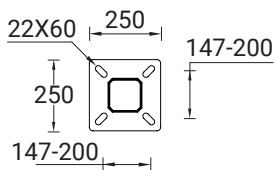

SPECIFIC POLES

APC240102-VK

Mounting detail