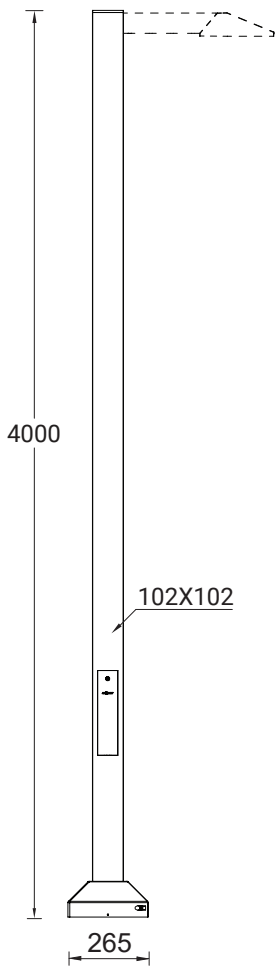

SPECIFIC POLES

APC240102-VK

Mounting detail