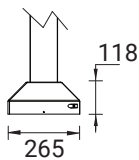

SPECIFIC POLES

APC240102-VK

Mounting detail