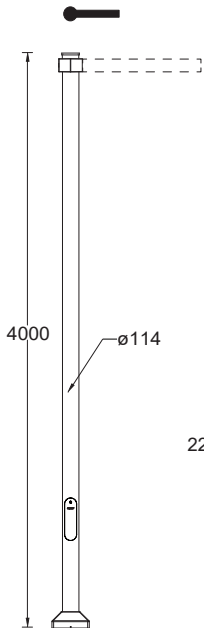

# SPECIFIC POLES

APD140114-DE1

Aluminium post  
Mounting detail

Steel post  
Mounting detail