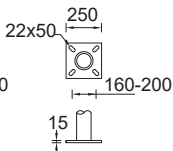

# SPECIFIC POLES

APD140114-DE1

Aluminium post  
Mounting detail

Steel post  
Mounting detail