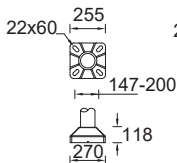

# SPECIFIC POLES

APD140114-DE1

Aluminium post  
Mounting detail

Steel post  
Mounting detail