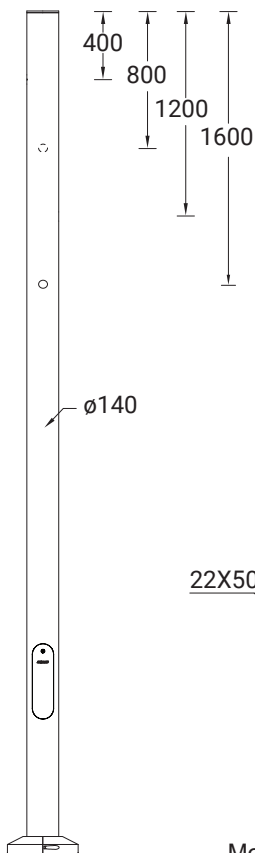

SPECIFIC POLES

APD160140-OD

Mounting detail