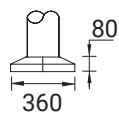

SPECIFIC POLES

APD160140-OD

Mounting detail