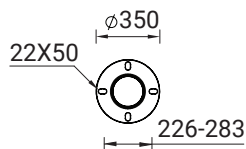

SPECIFIC POLES

APD160140-OD

Mounting detail