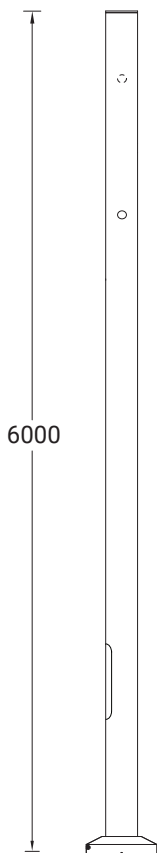

SPECIFIC POLES

APD160140-OD

Mounting detail