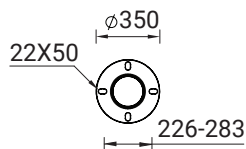

SPECIFIC POLES

APD180140-OD

Mounting detail