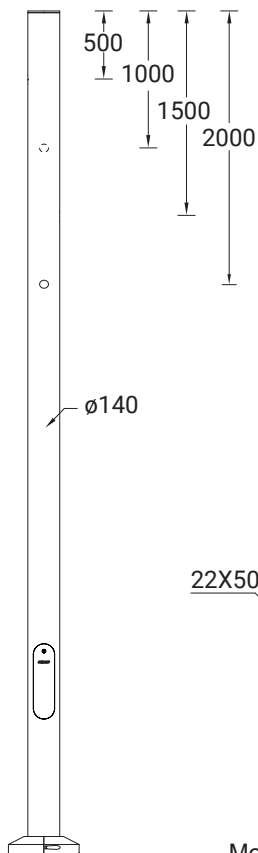

SPECIFIC POLES

APD180140-OD

Mounting detail