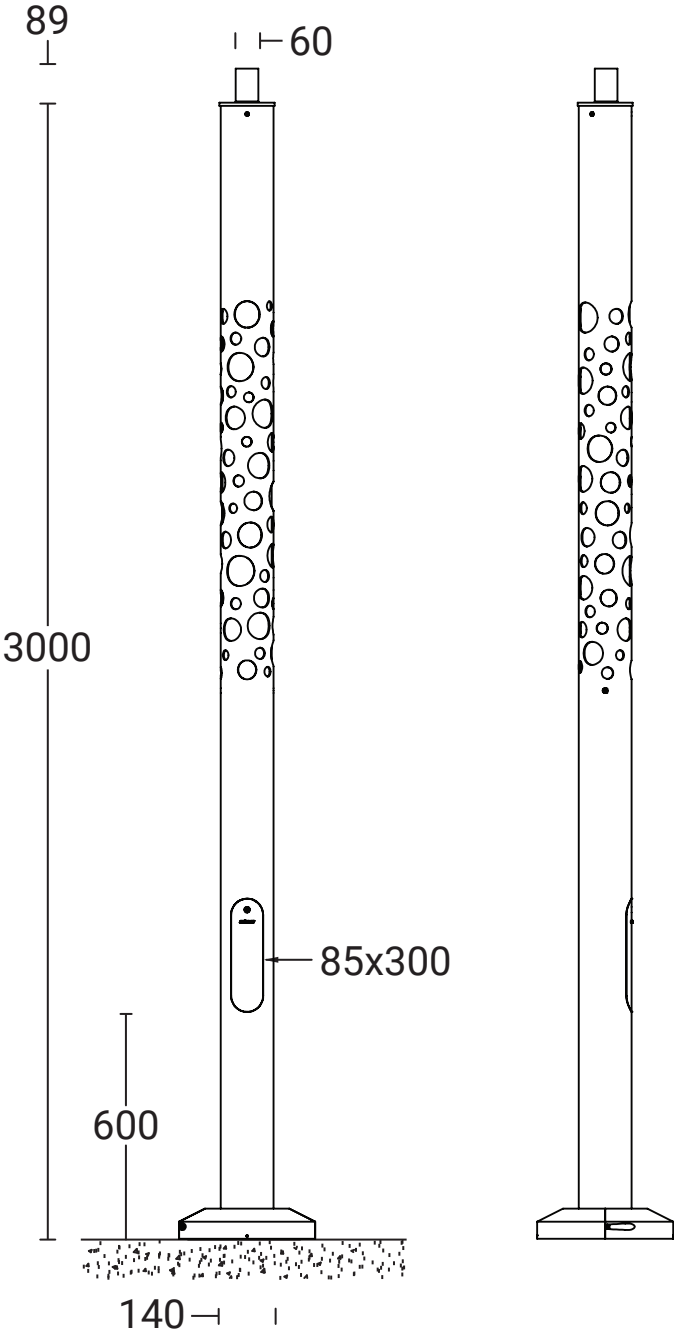

STRAIGHT ALUMINIUM POLE RGBW

APG130140-SC60

Mounting detail