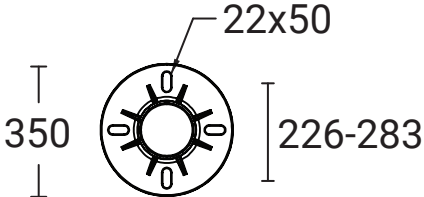

STRAIGHT ALUMINIUM POLE RGBW

APG130140-SC60

Mounting detail