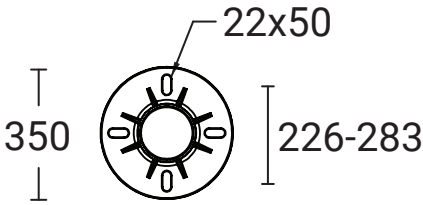

STRAIGHT ALUMINIUM POLE RGBW

APG140140-SC60

Mounting detail