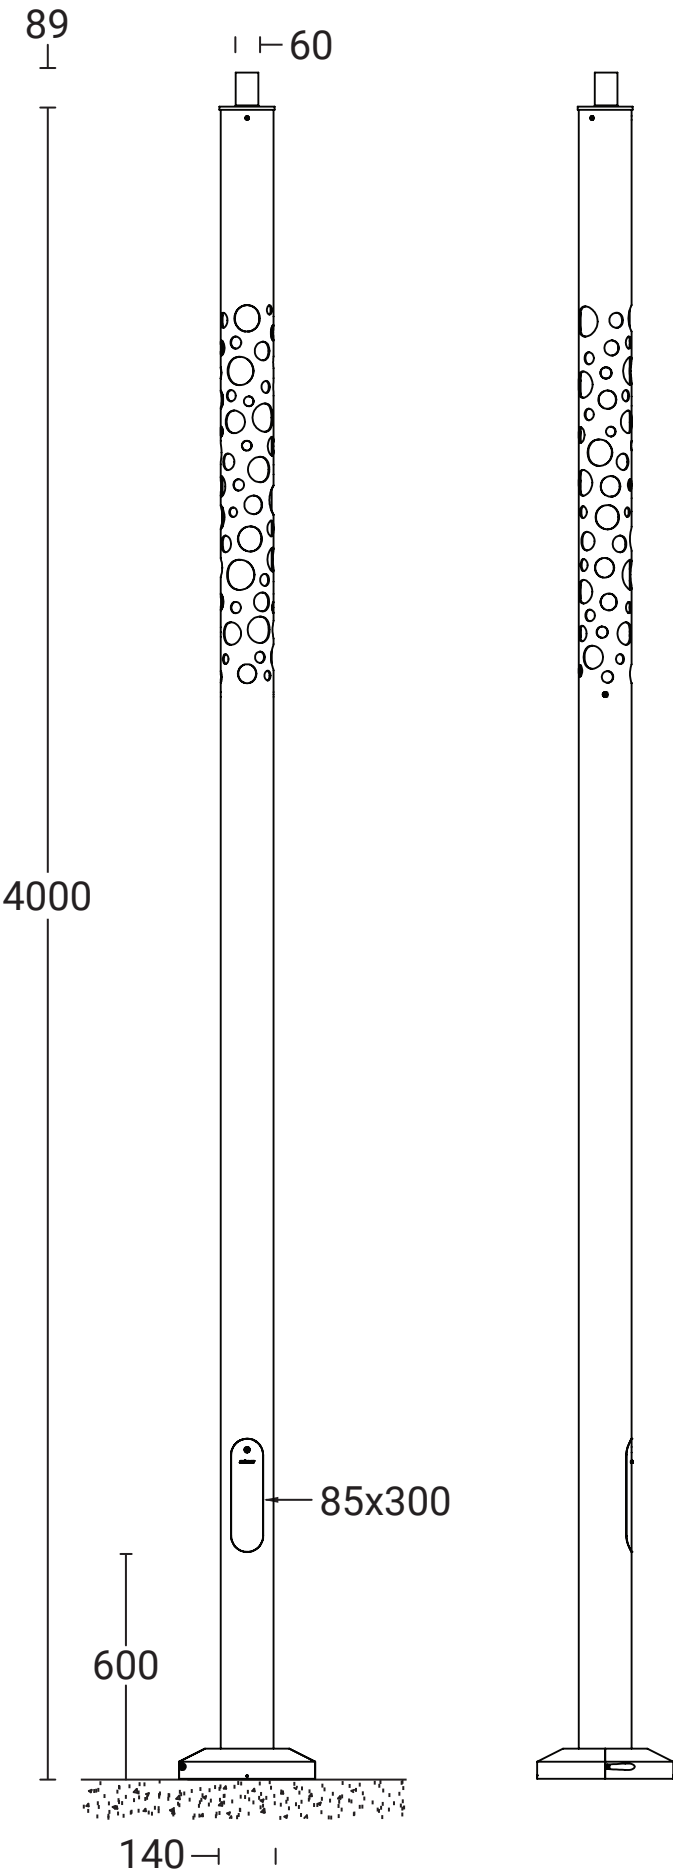

STRAIGHT ALUMINIUM POLE RGBW

APG140140-SC60

Mounting detail