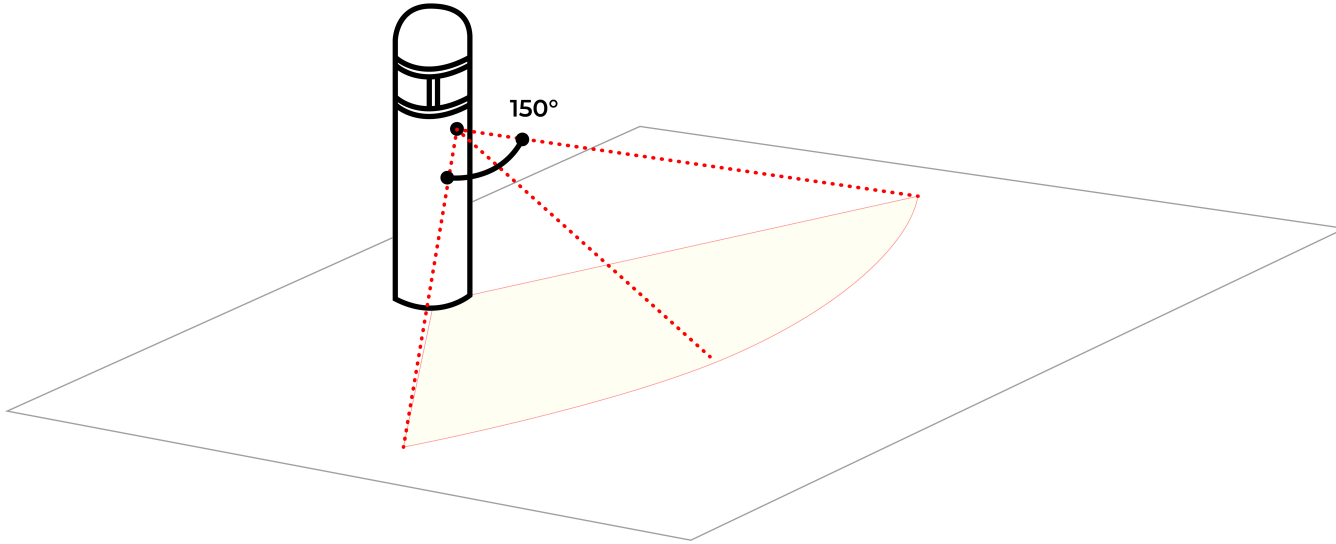

## COLUMBUS

Adjustable sensor (5 seconds – 30 minutes)

30° ~ 150° Sensitivity

Sensor detection area: 9 m

CO-10127-2-1MS