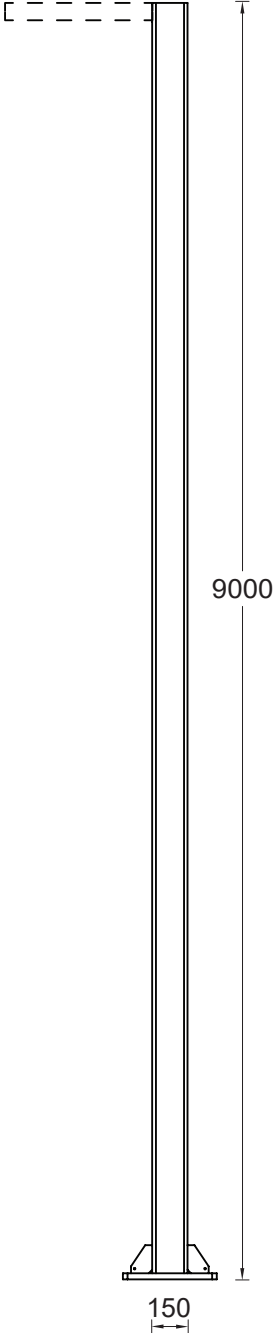

SPECIFIC POLES
SPC190150-PT-X

Aluminium post
Mounting detail