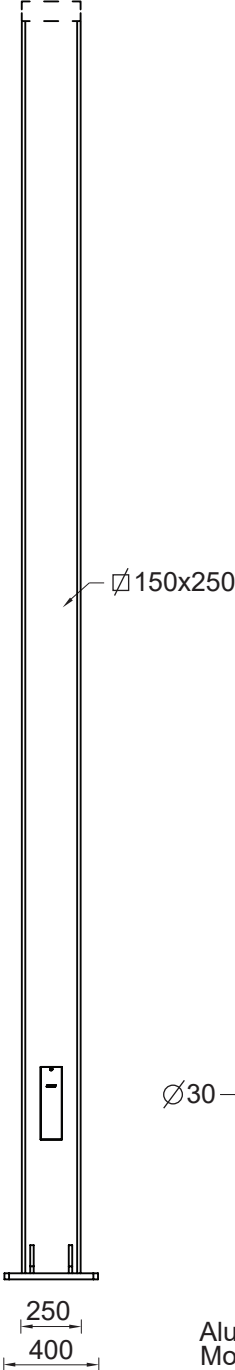

SPECIFIC POLES
SPC190150-PT-X

Aluminium post
Mounting detail