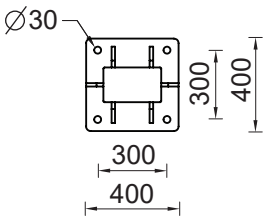

SPECIFIC POLES
SPC190150-PT-X

Aluminium post
Mounting detail