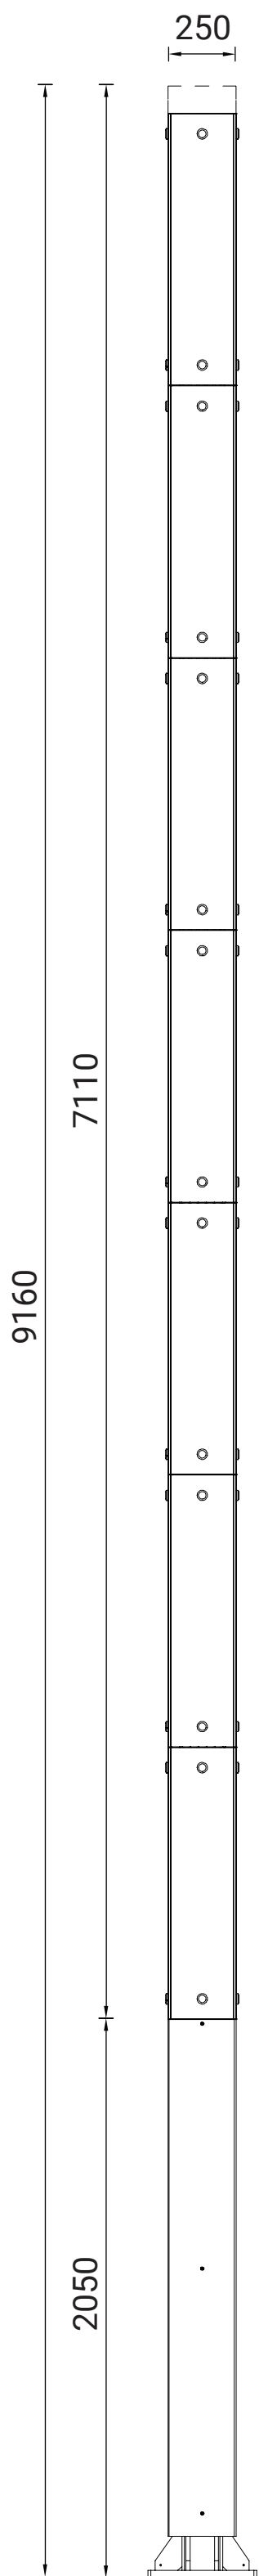

# SPECIFIC POLES

SPC290150-AUB-20011

Mounting detail