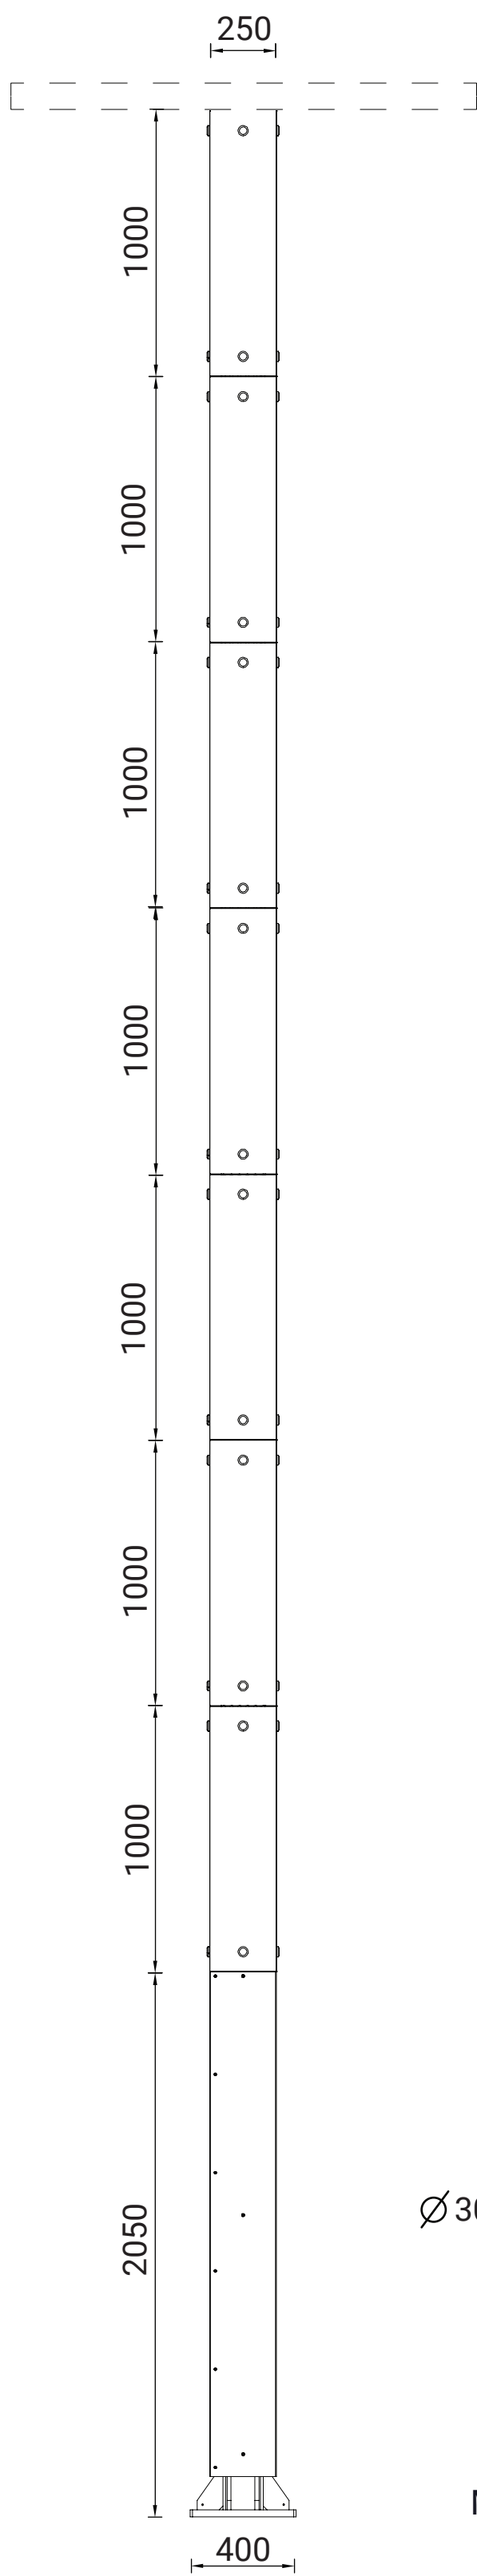

# SPECIFIC POLES

SPC290150-AUB-20011

Mounting detail