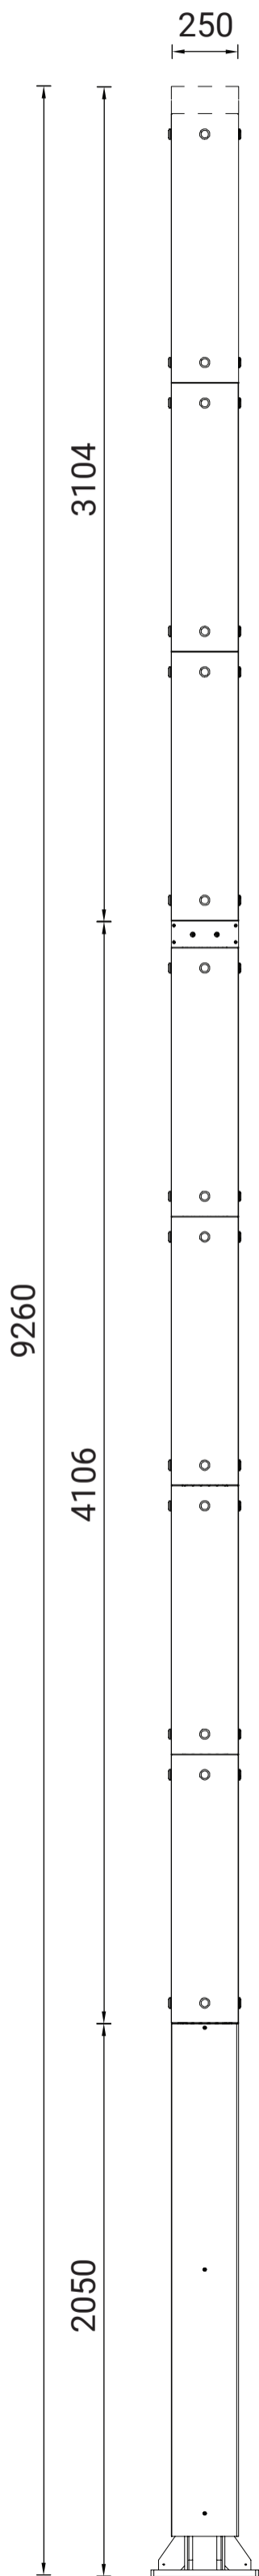

# SPECIFIC POLES

SPC290150-AUB-20021

Mounting detail