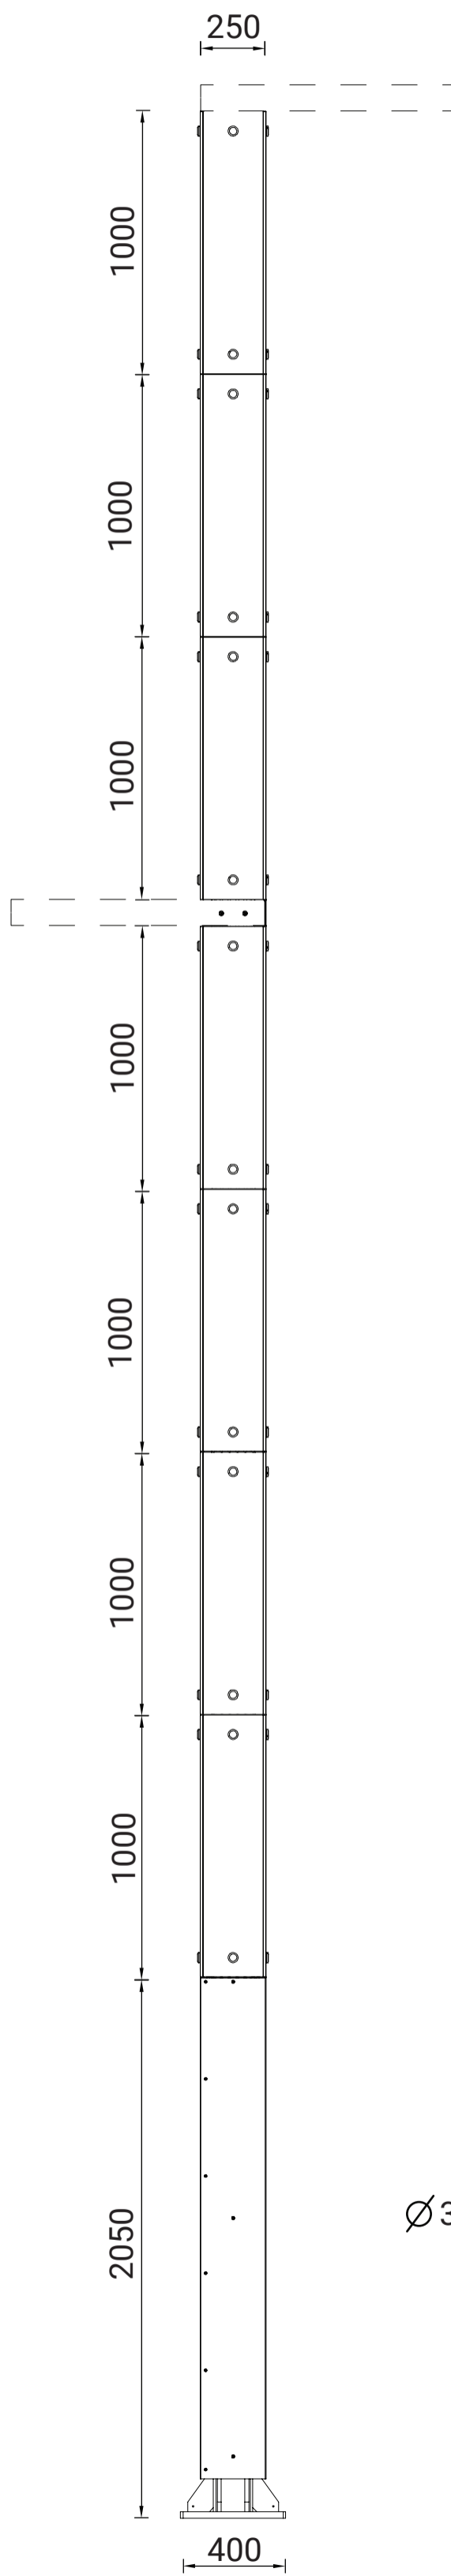

# SPECIFIC POLES

SPC290150-AUB-20021

Mounting detail