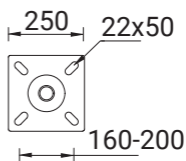

SPECIFIC POLES

SPT160147-VK

Mounting detail