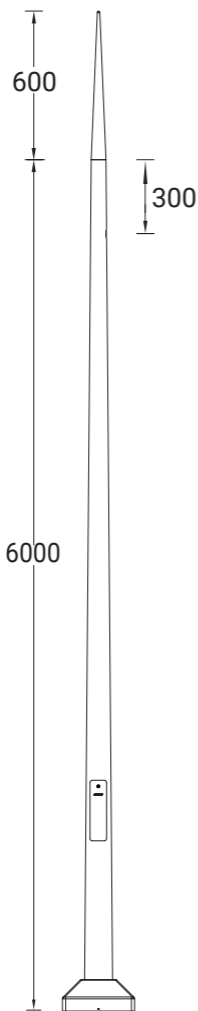

SPECIFIC POLES

SPT160147-VK

Mounting detail