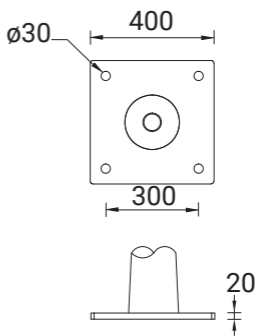

SPECIFIC POLES

SPT180176-VK

Mounting detail