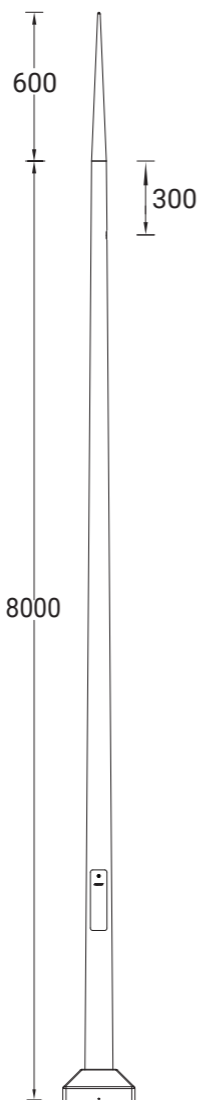

SPECIFIC POLES

SPT180176-VK

Mounting detail