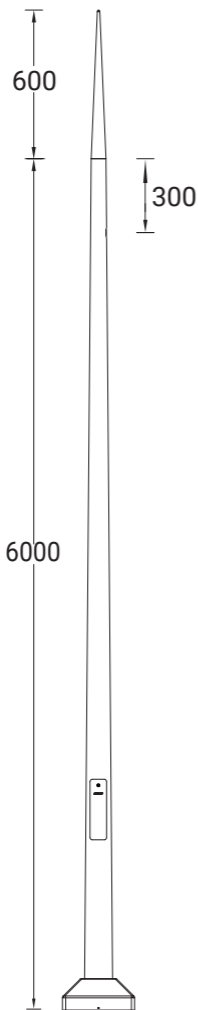

SPECIFIC POLES

SPT260147-VK

Mounting detail