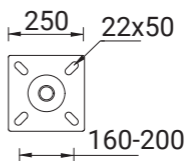

SPECIFIC POLES

SPT260147-VK

Mounting detail