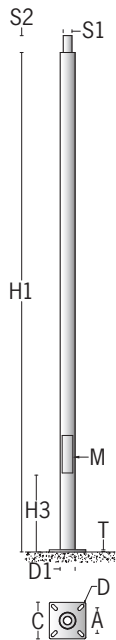

# SQUARE, STRAIGHT ALUMINIUM LIGHTING POLES

- Manufacturing process is in accordance with EN40 standard
- Pre-treated and coated by the high-quality, UV-resistant, powder coating for ensuring high corrosion resistance
- Material: Aluminium
- Form: Square, straight
- Installing options: Mounting base or anchor bolts on a foundation
- Height options: 2.5 m, 3 m, 3.5 m, 4 m, 5 m, 5.5 m, 6 m
- Diameter/dimension options: 100x100 mm
- Spigot options: 76 mm

Illustration 1 (SC60)

Illustration 2 (SC76)

We reserve the right to make technical and design changes.

Edition: 08-06-2020

<https://www.ligman.com/square-straight-aluminium-lighting-poles-poles-ssa-p2/>

# SQUARE, STRAIGHT ALUMINIUM LIGHTING POLES

Illustration	Model No.	Pole						Base				Thickness (mm.)	Weight (kg.)	Root mount kit	Circuit breaker box IP44
		H1	H3	S1	S2	D1	M	A	C	T	D			A20491	A21291
1	APC-125102-SC60	2500	600	60	89	102x102	75x310	160-200	250	15	22x50	3.2	12.2	•	•
	APC-130102-SC60	3000	600	60	89	102x102	75x310	160-200	250	15	22x50	3.2	14.1	•	•
	APC-135102-SC60	3500	600	60	89	102x102	75x310	160-200	250	15	22x50	3.2	16.0	•	•
	APC-140102-SC60	4000	600	60	89	102x102	75x310	160-200	250	15	22x50	3.2	17.8	•	•
	APC-150102-SC60	5000	600	60	89	102x102	75x310	160-200	250	15	22x50	3.2	21.5	•	•
	APC-155102-SC60	5500	600	60	89	102x102	75x310	160-200	250	15	22x50	3.2	23.4	•	•
	APC-160102-SC60	6000	600	60	89	102x102	75x310	160-200	250	15	22x50	3.2	25.3	•	•
2	APC-125102-SC76	2500	600	76	89	102x102	75x310	160-200	250	15	22x50	3.2	12.2	•	•
	APC-130102-SC76	3000	600	76	89	102x102	75x310	160-200	250	15	22x50	3.2	14.1	•	•
	APC-135102-SC76	3500	600	76	89	102x102	75x310	160-200	250	15	22x50	3.2	16.0	•	•
	APC-140102-SC76	4000	600	76	89	102x102	75x310	160-200	250	15	22x50	3.2	17.8	•	•
	APC-150102-SC76	5000	600	76	89	102x102	75x310	160-200	250	15	22x50	3.2	21.5	•	•
	APC-155102-SC76	5500	600	76	89	102x102	75x310	160-200	250	15	22x50	3.2	23.4	•	•
	APC-160102-SC76	6000	600	76	89	102x102	75x310	160-200	250	15	22x50	3.2	25.3	•	•