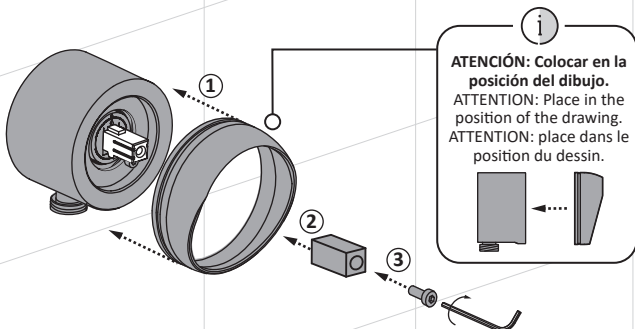

www.grbmixers.com · info@grb.es

048702.99

GRB is a Spanish Certified Product. CEE

Instalación y montaje

Installation and assembly · Installation et montage

- 1** Instalar el soporte principal · Install the main support · Installer le support principal

- 2** Nivelar usando la hendidura lateral · Level using the lateral cleft · Nivelier avec l'aide de la fente latérale

$\pm 5^\circ$

2 Instalar el embellecedor · Install the trim · Installer la garniture

3 Colocar la maneta · Place the handle · Placez la manette

the first tapware manufacturer, to be certified by the label:
“Certified Spanish Origin”

Made in Spain

GRB[®]
intelligentmixers[®]