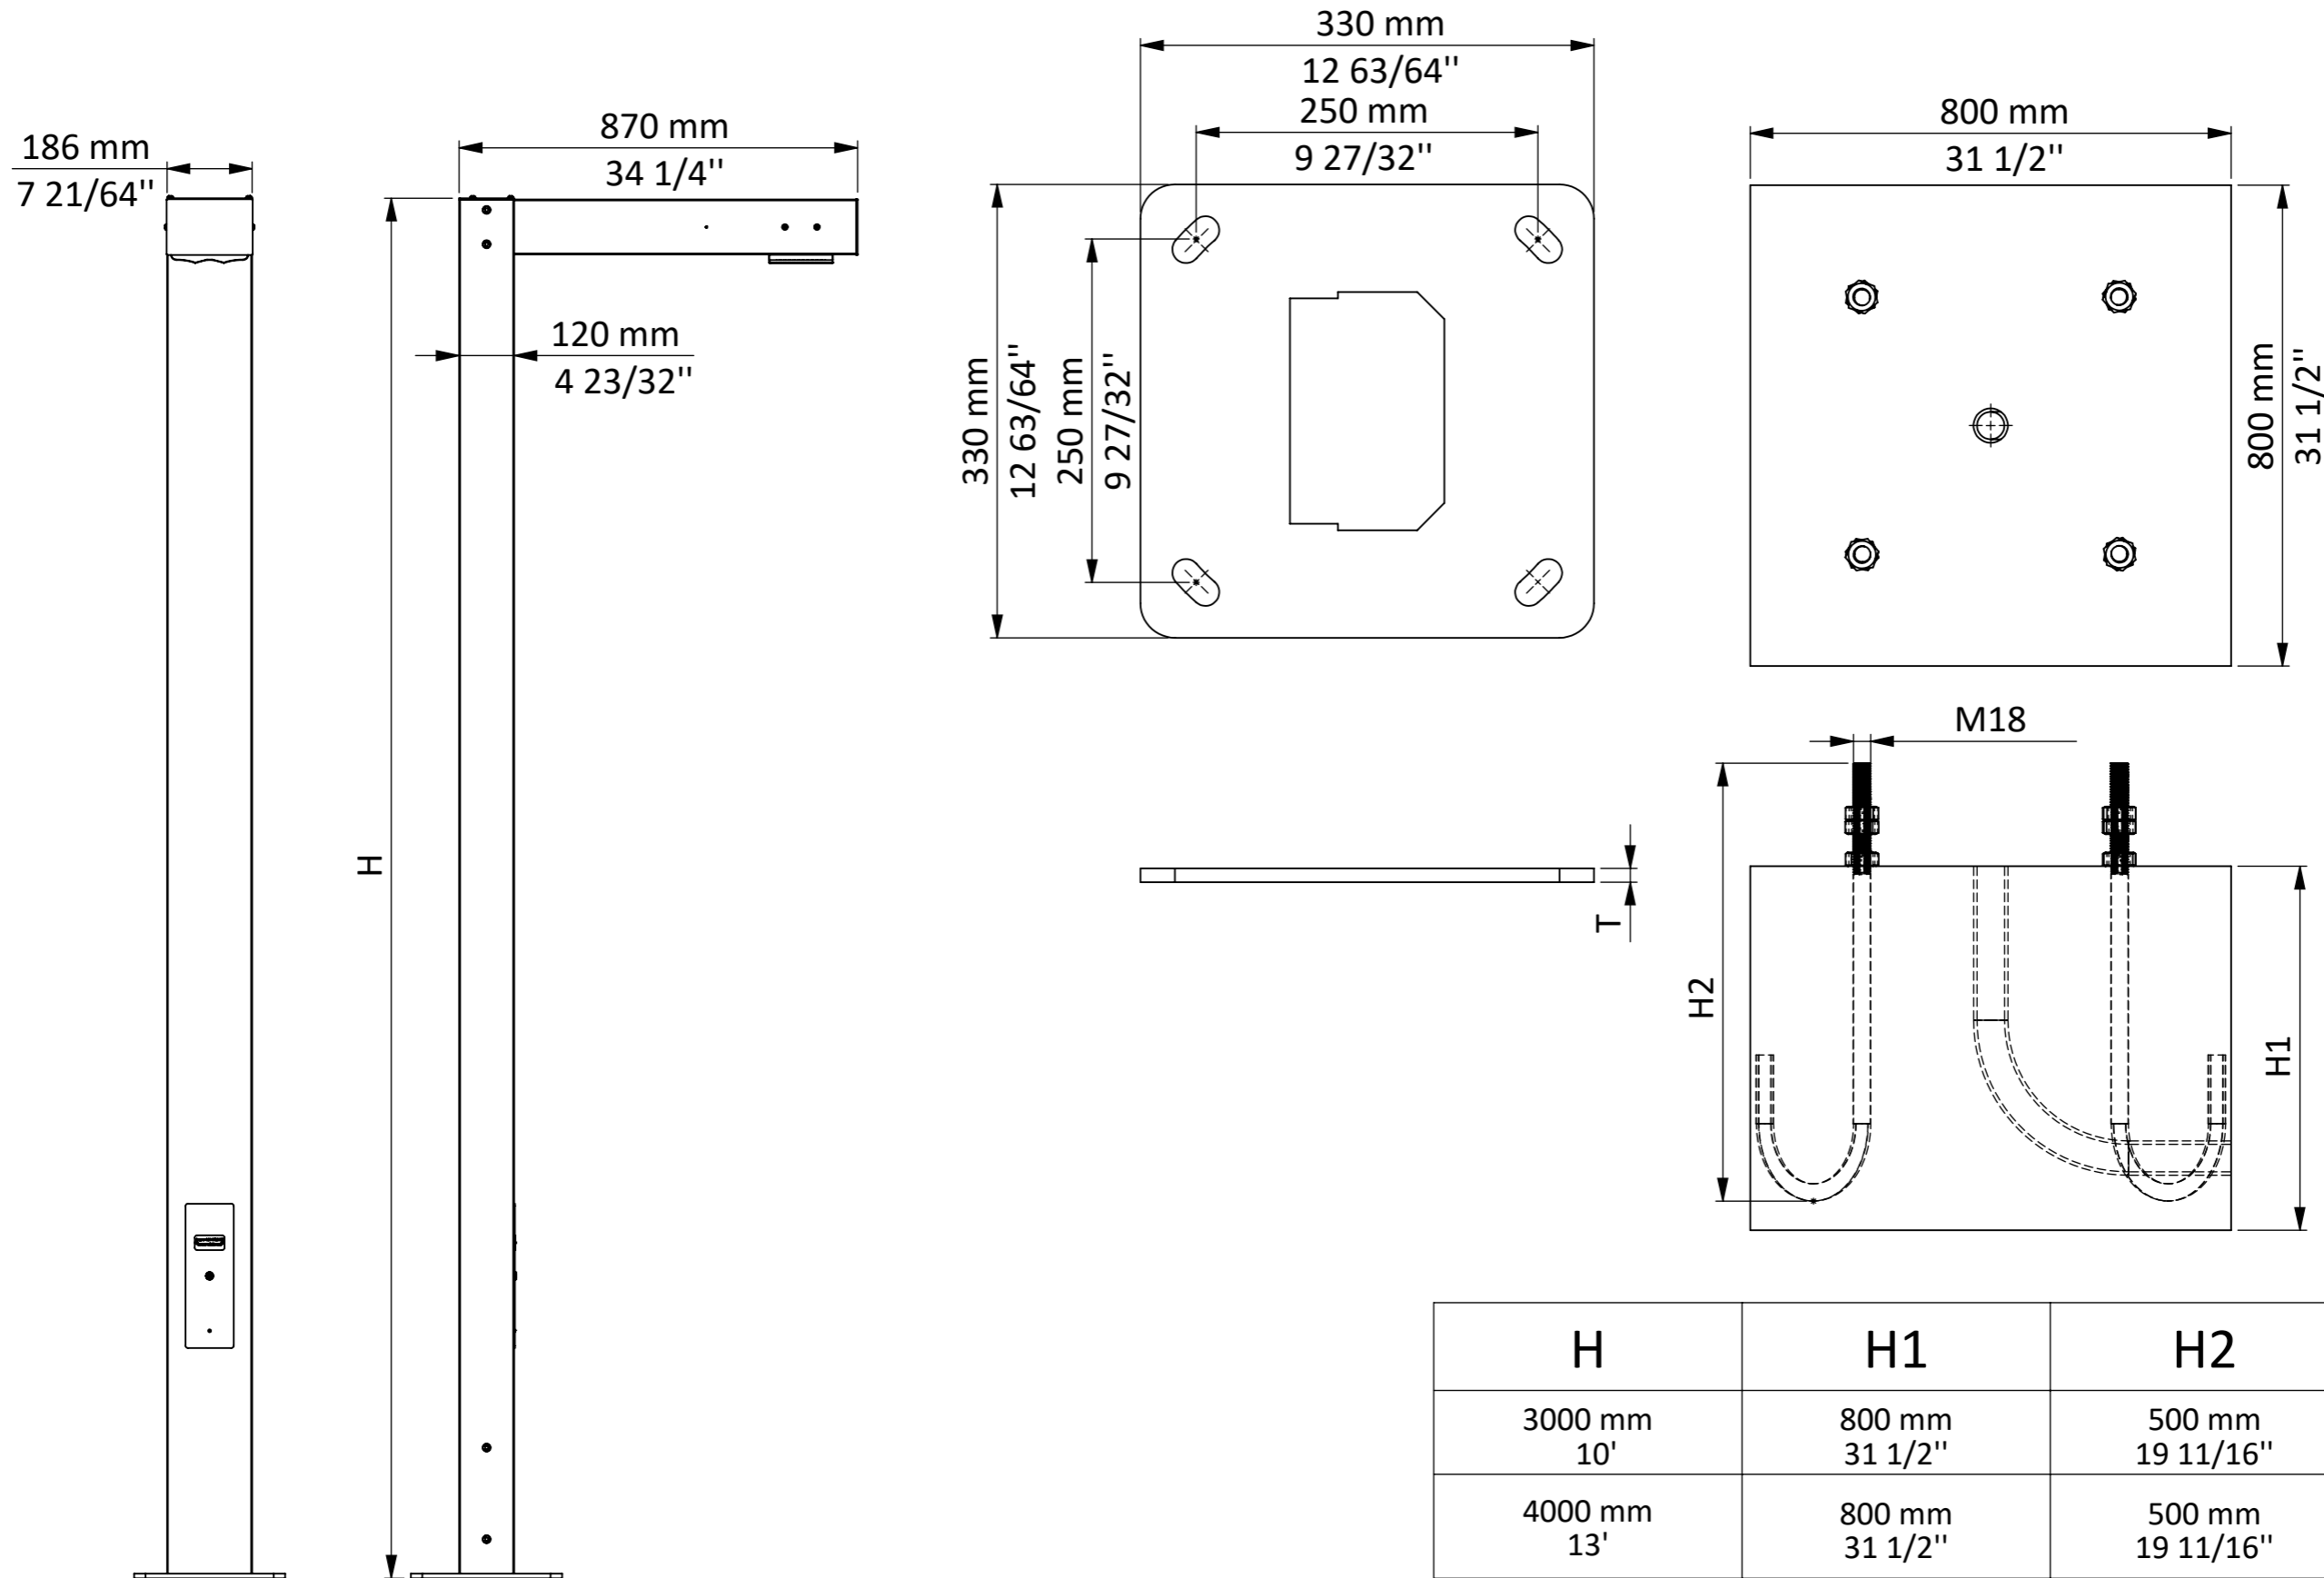

DOMINO LP4034.681

H	H1	H2	T
3000 mm 10'	800 mm 31 1/2"	500 mm 19 11/16"	12 mm 15/32"
4000 mm 13'	800 mm 31 1/2"	500 mm 19 11/16"	12 mm 15/32"
5000 mm 16.5'	1000 mm 39 3/8"	500 mm 19 11/16"	12 mm 15/32"
6000 mm 20'	1000 mm 39 3/8"	750 mm 29 17/32"	15 mm 19/32"