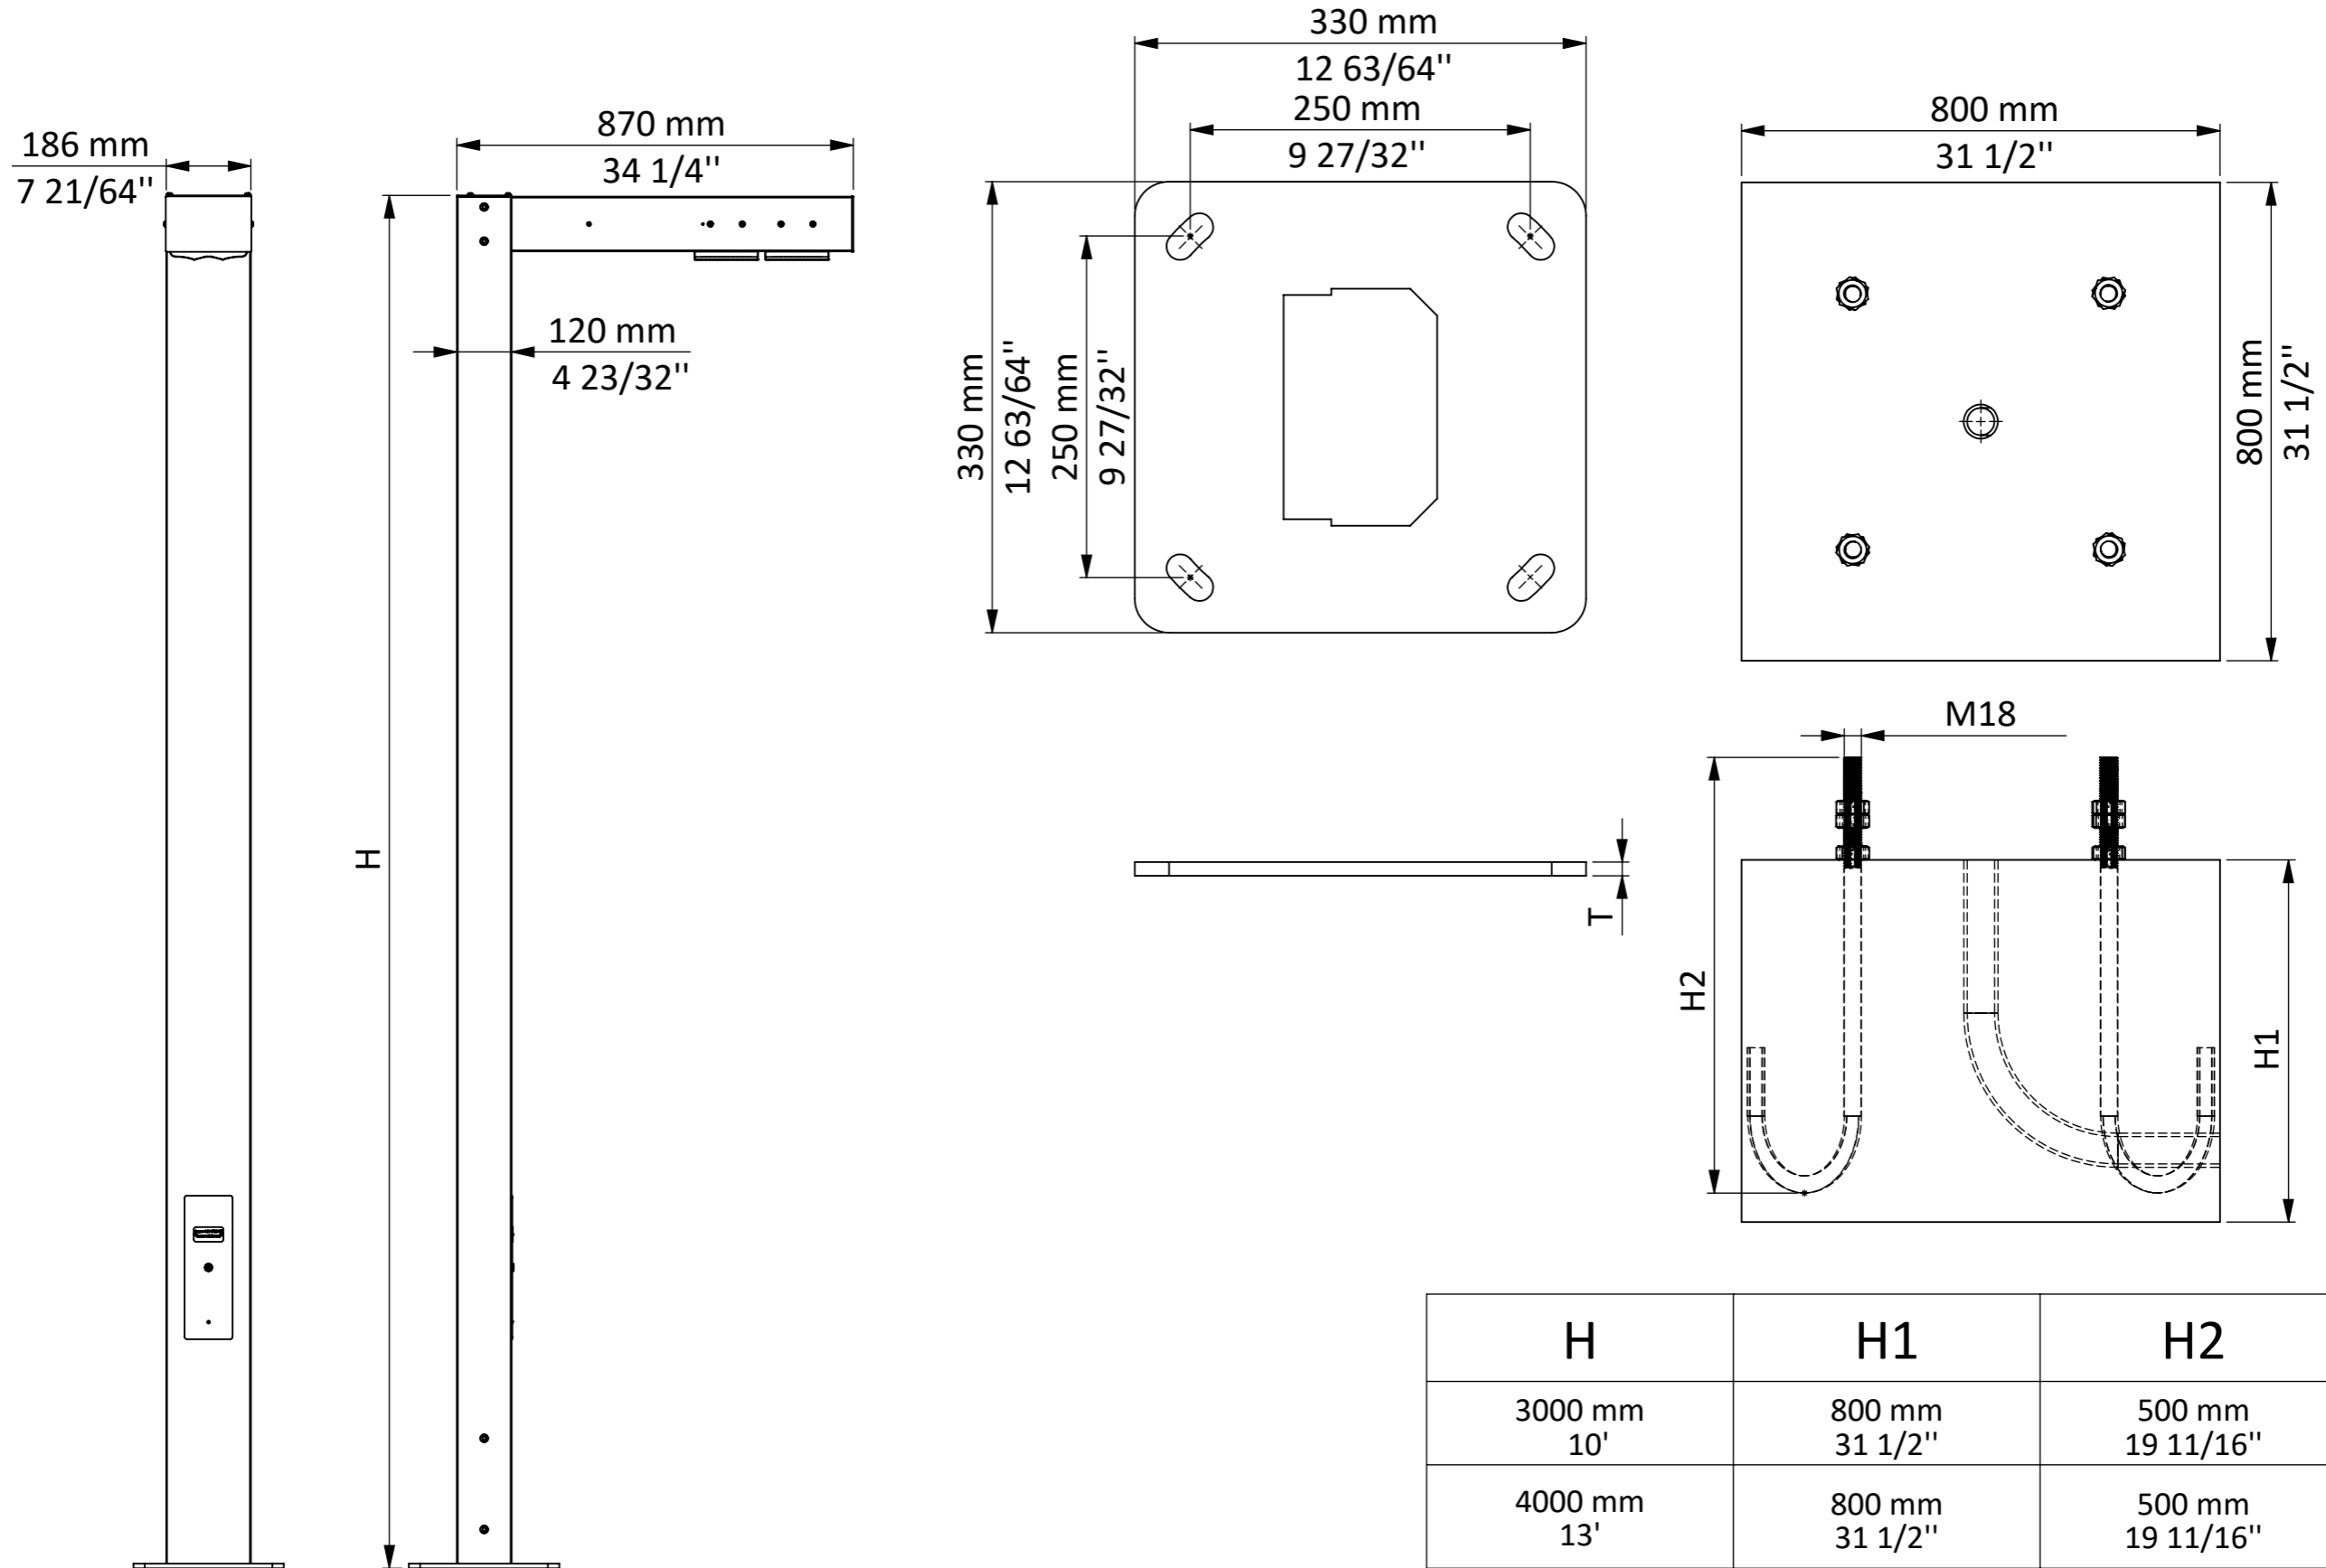

# DOMINO LP4034.682

H	H1	H2	T
3000 mm 10'	800 mm 31 1/2"	500 mm 19 11/16"	12 mm 0 15/32"
4000 mm 13'	800 mm 31 1/2"	500 mm 19 11/16"	12 mm 0 15/32"
5000 mm 16.5'	1000 mm 39 3/8"	500 mm 19 11/16"	12 mm 0 15/32"
6000 mm 20'	1000 mm 39 3/8"	750 mm 29 17/32"	15 mm 0 19/32"