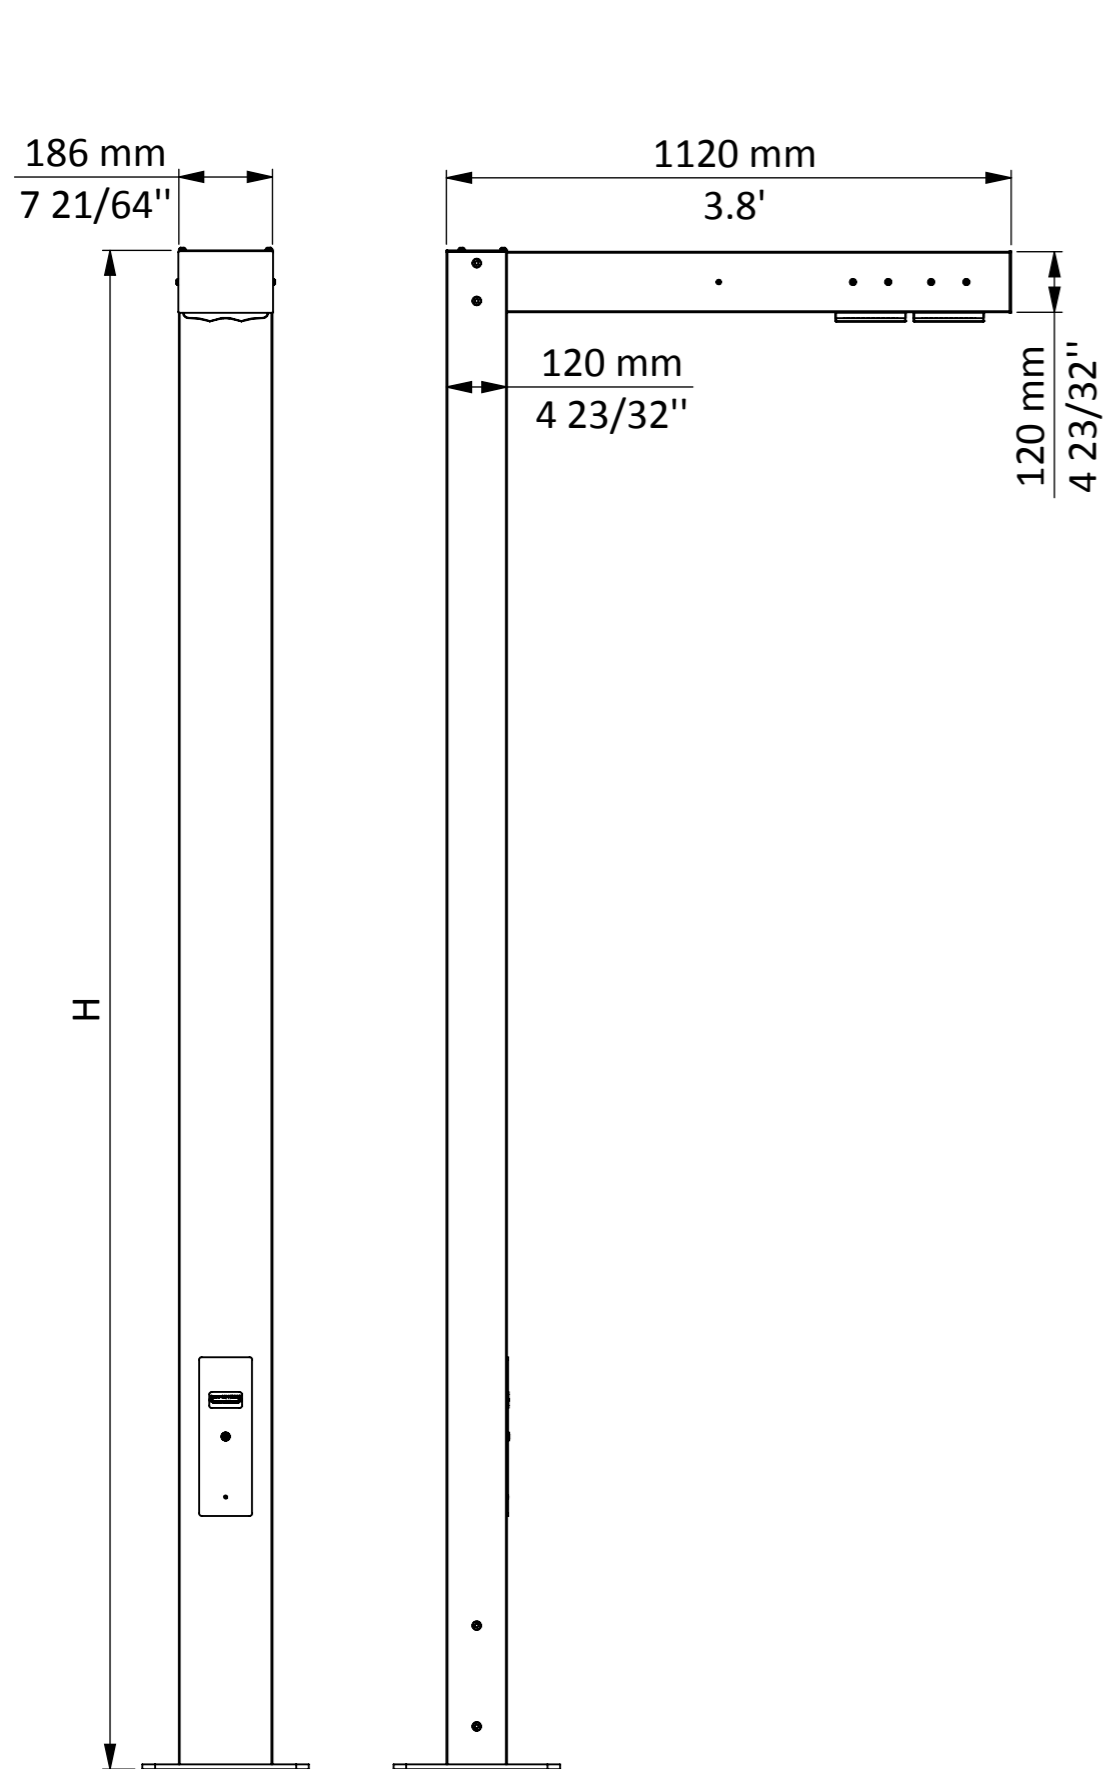

DOMINO LP4034.682

H	H1	H2	T
3000 mm 10'	800 mm 31 1/2"	500 mm 19 11/16"	12 mm 0 15/32"
4000 mm 13'	800 mm 31 1/2"	500 mm 19 11/16"	12 mm 0 15/32"
5000 mm 16.5'	1000 mm 39 3/8"	500 mm 19 11/16"	12 mm 0 15/32"
6000 mm 20'	1000 mm 39 3/8"	750 mm 29 17/32"	15 mm 0 19/32"