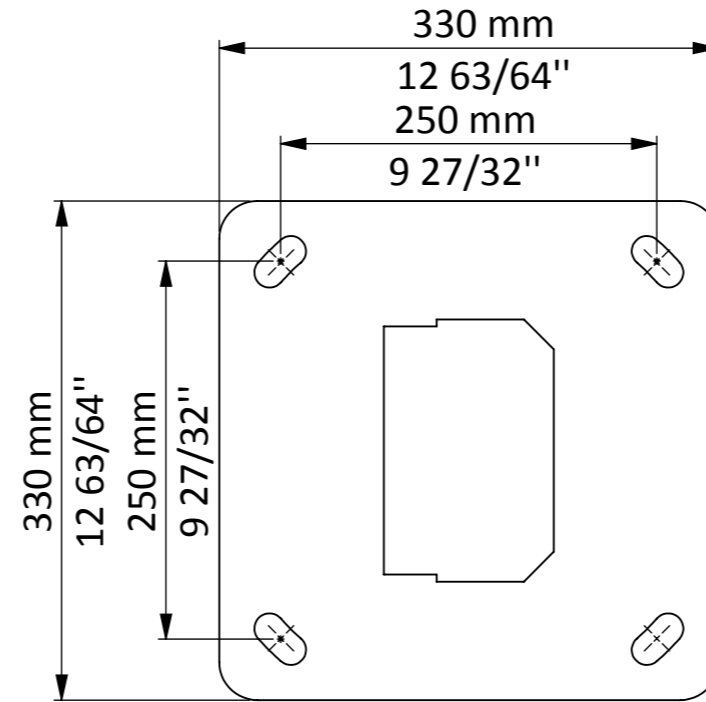

DOMINO LP4034.682

H	H1	H2	T
3000 mm 10'	800 mm 31 1/2"	500 mm 19 11/16"	12 mm 0 15/32"
4000 mm 13'	800 mm 31 1/2"	500 mm 19 11/16"	12 mm 0 15/32"
5000 mm 16.5'	1000 mm 39 3/8"	500 mm 19 11/16"	12 mm 0 15/32"
6000 mm 20'	1000 mm 39 3/8"	750 mm 29 17/32"	15 mm 0 19/32"