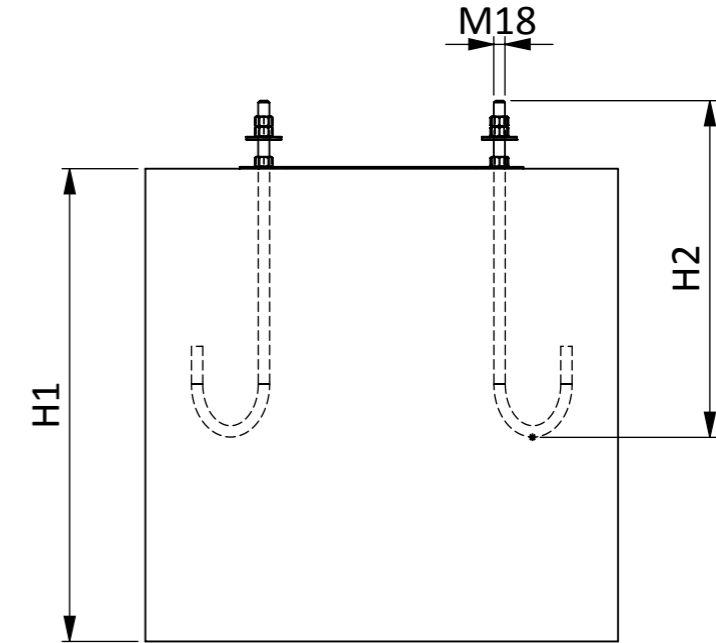

DOMINO LP4034.682

H	H1	H2	T
3000 mm 10'	800 mm 31 1/2"	500 mm 19 11/16"	12 mm 0 15/32"
4000 mm 13'	800 mm 31 1/2"	500 mm 19 11/16"	12 mm 0 15/32"
5000 mm 16.5'	1000 mm 39 3/8"	500 mm 19 11/16"	12 mm 0 15/32"
6000 mm 20'	1000 mm 39 3/8"	750 mm 29 17/32"	15 mm 0 19/32"