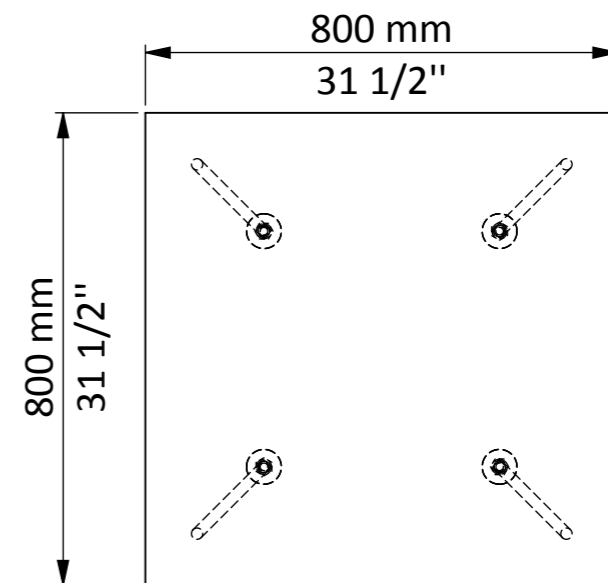

DOMINO LP4034.682

H	H1	H2	T
3000 mm 10'	800 mm 31 1/2"	500 mm 19 11/16"	12 mm 0 15/32"
4000 mm 13'	800 mm 31 1/2"	500 mm 19 11/16"	12 mm 0 15/32"
5000 mm 16.5'	1000 mm 39 3/8"	500 mm 19 11/16"	12 mm 0 15/32"
6000 mm 20'	1000 mm 39 3/8"	750 mm 29 17/32"	15 mm 0 19/32"