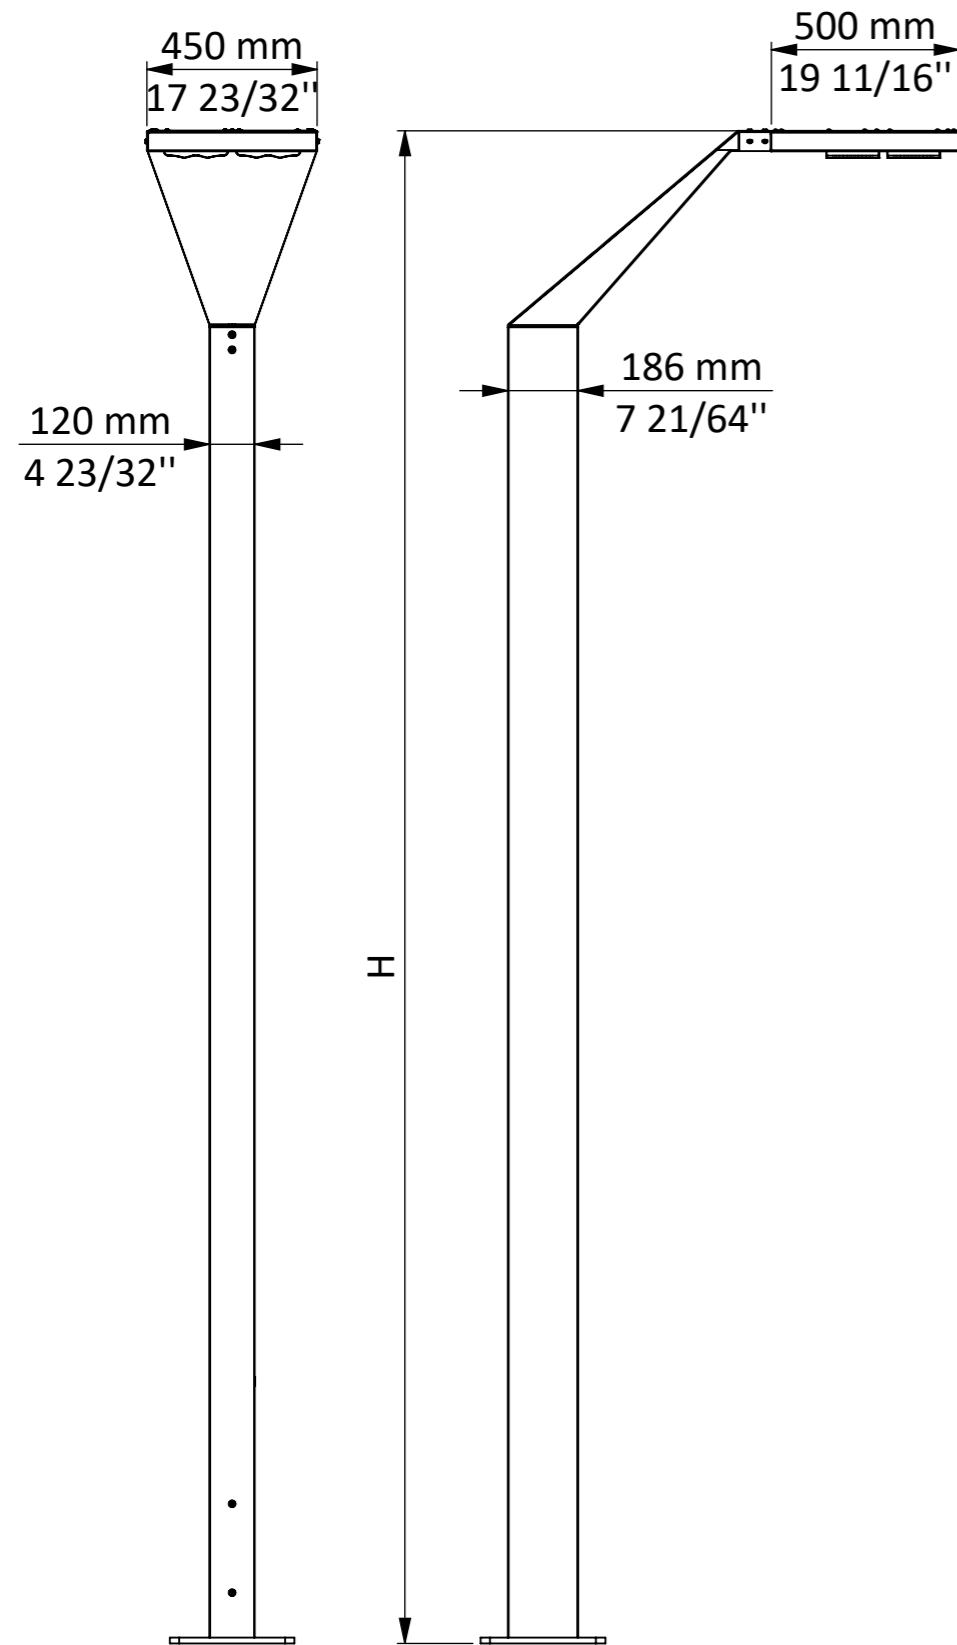

WINGS LL2012.684

H	T	J
4000mm 13'	12 mm 15/32"	500 mm 19 11/16"
5000mm 16.5'	12 mm 15/32"	500 mm 19 11/16"
6000mm 20'	15 mm 19/32"	600 mm 23 5/8"