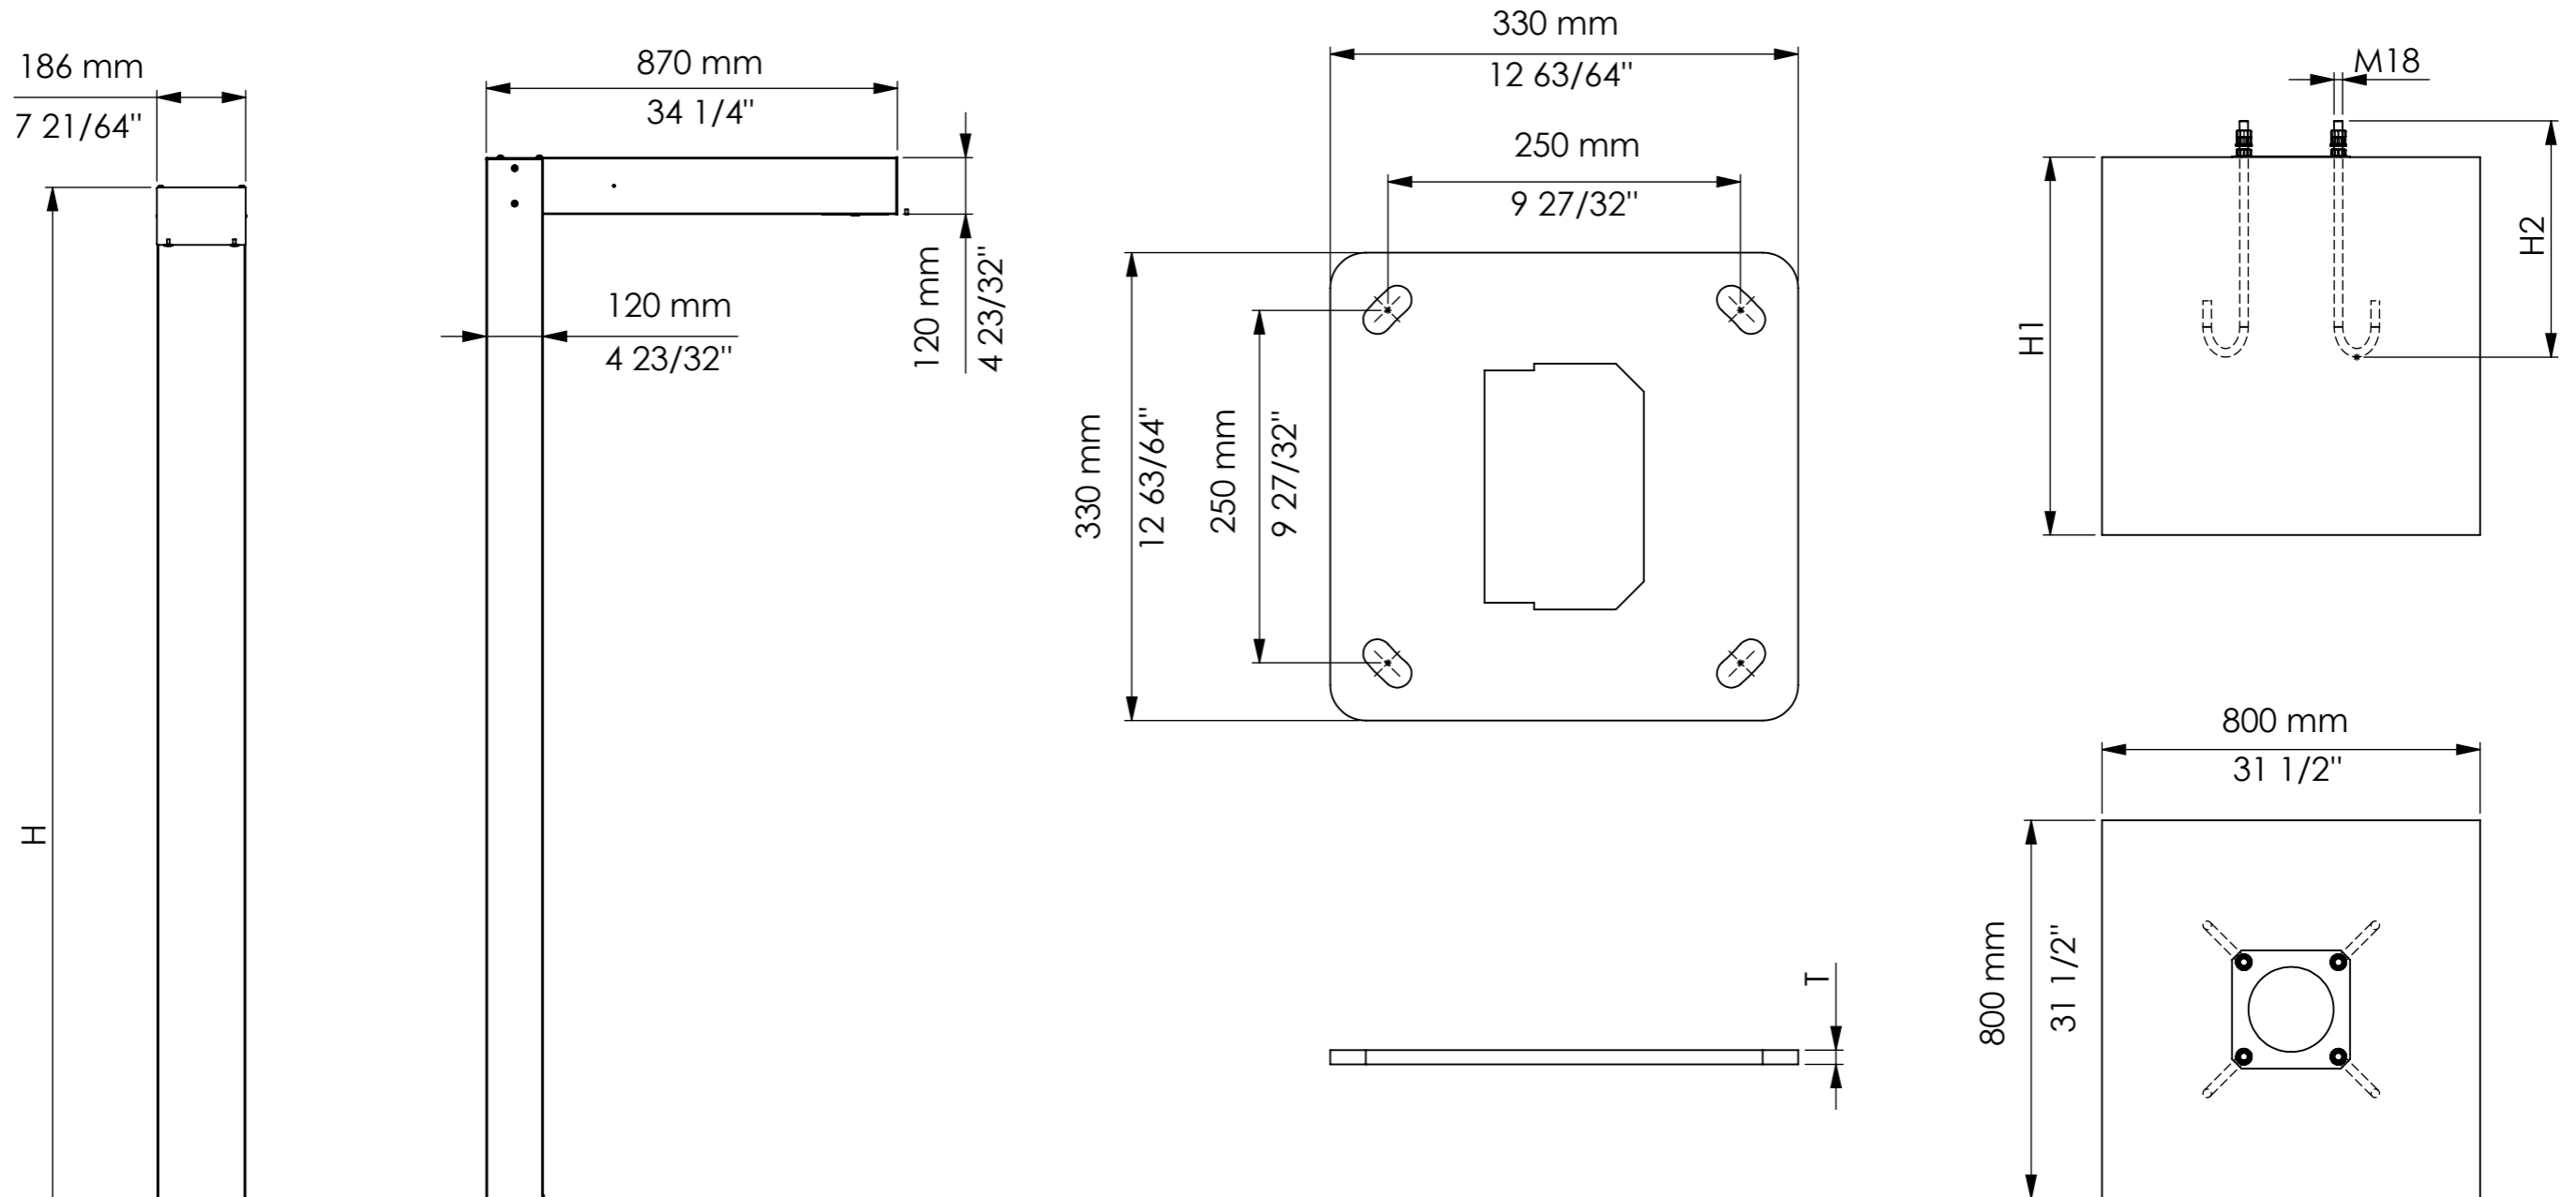

# DOMINO AFX 1 MODULE

## LP4034.861

| H                | H1                | H2                  | T               |
|------------------|-------------------|---------------------|-----------------|
| 3000 mm<br>10'   | 800 mm<br>31 1/2' | 500 mm<br>19 11/16" | 12 mm<br>15/32" |
| 4000 mm<br>13'   | 800 mm<br>31 1/2' | 500 mm<br>19 11/16" | 12 mm<br>15/32" |
| 5000 mm<br>16,5' | 1000 mm<br>3.3'   | 500 mm<br>19 11/16" | 12 mm<br>15/32" |
| 6000 mm<br>20'   | 1000 mm<br>3.3'   | 750 mm<br>29 17/32" | 12 mm<br>19/32" |