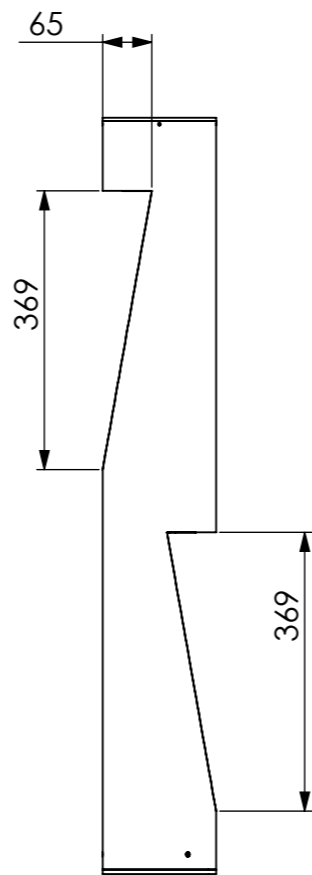

NOTE
Unless otherwise specified dimensions are in mm.
Don't take measures on the drawing.

Rev. No	Revised By	Revision Description	Date

A

A

B

B

C

C

D

D

E

E

F

F

Name		Date	Product Group	Description	Coating
Drawn By	Hakan BAŞ	22.12.2025	Carina	CARINA AFX Mini Duo (1m)	
Checked By			Product Code	Tolerance Class	
Approved By			LB6035.891-EN-H01	Scale	1:10
Format	Page	Material	Weight(kg)	Variant	render
A3	1/2		1.45		

8

7

6

5

4

3

2

1