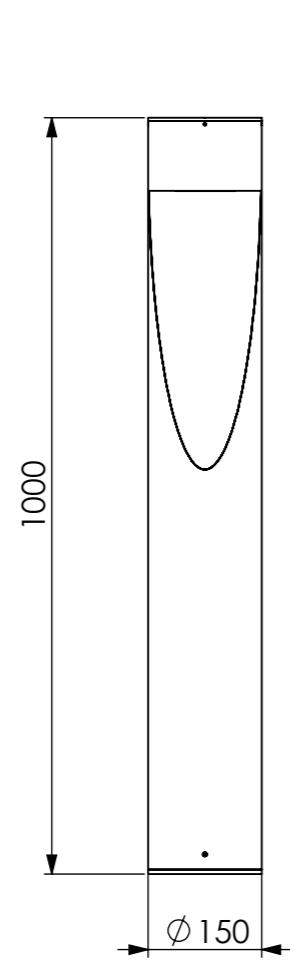

8

7

6

5

4

3

2

1

NOTE
Unless otherwise specified dimensions are in mm.
Don't take measures on the drawing.

Rev. No	Revised By	Revision Description	Date

A

A

B

B

C

C

D

D

E

E

F

F

Name		Date	Product Group	Description	Coating
Drawn By	Hakan BAŞ	22.12.2025	Carina	CARINA AFX Mini Duo (1m)	
Checked By			Product Code	Tolerance Class	
Approved By			LB6035.891-EN-H01	Scale	1:10
Format	Page	Material	Weight(kg)	Variant	render
A3	1/2		1.45		