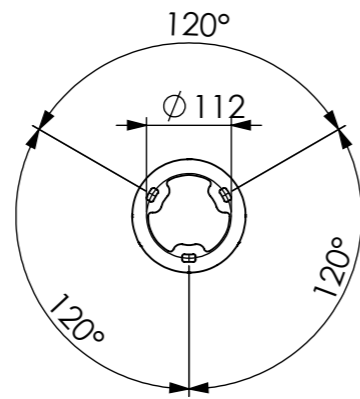

D

D

E

E

F

F

Name		Date	Product Group	Description	Coating
Drawn By	Hakan BAŞ	22.12.2025	Carina	CARINA AFX Mini Duo (1m)	
Checked By			Product Code	Tolerance Class	
Approved By			LB6035.891-EN-H01	Scale	1:10
Format	Page	Material	Weight(kg)	Variant	render
A3	1/2		1.45		