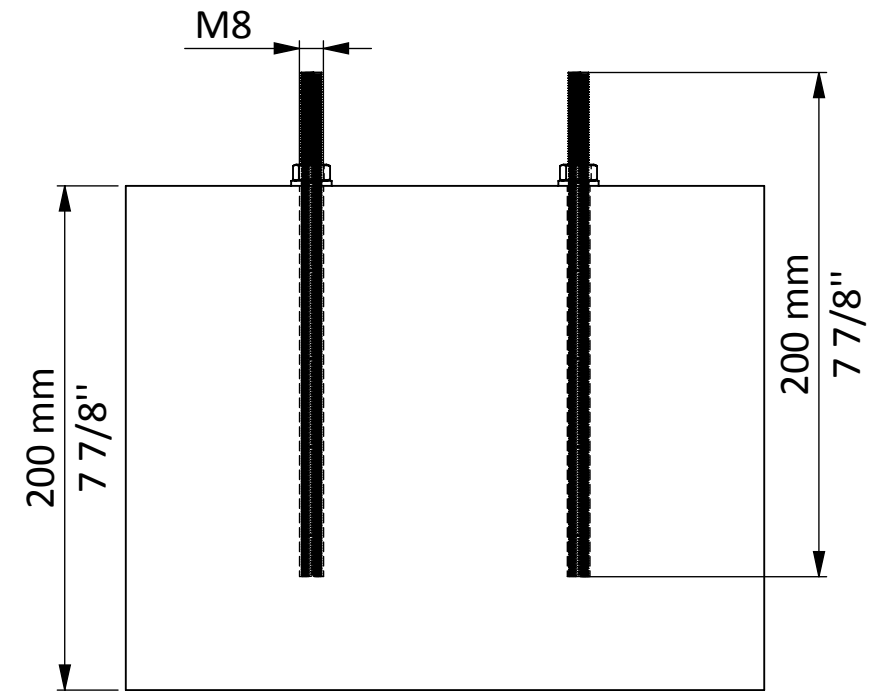

DRAGO SIDE DUO

LB6048.585-DUO

H
800 mm 31 1/2"
250 mm 9 27/32"