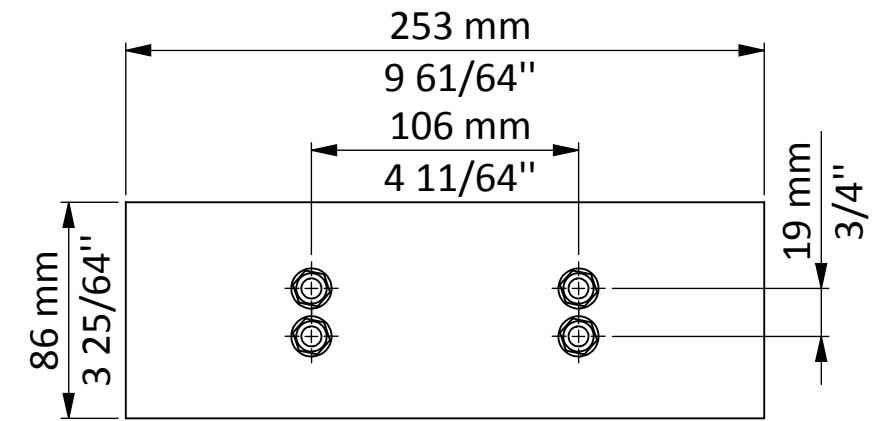

DRAGO SIDE DUO

LB6048.585-DUO

H
800 mm 31 1/2"
250 mm 9 27/32"