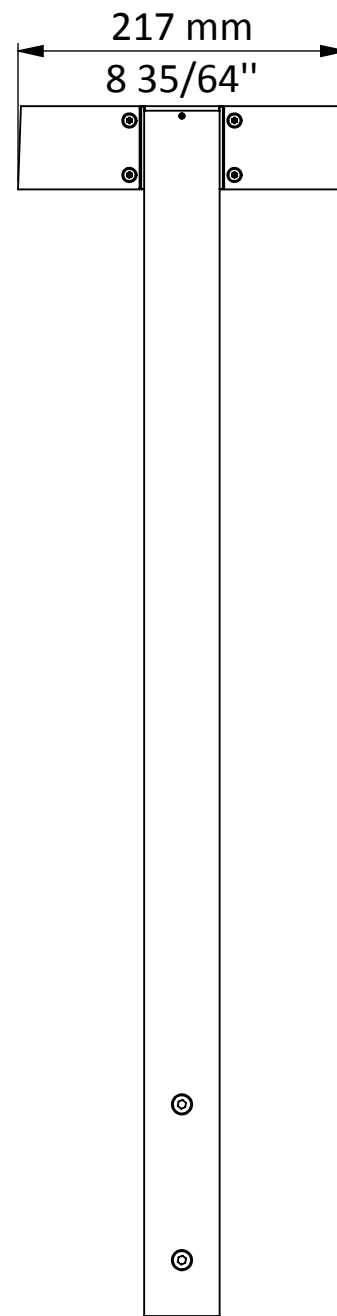

DRAGO SIDE DUO

LB6048.585-DUO

H
800 mm 31 1/2"
250 mm 9 27/32"