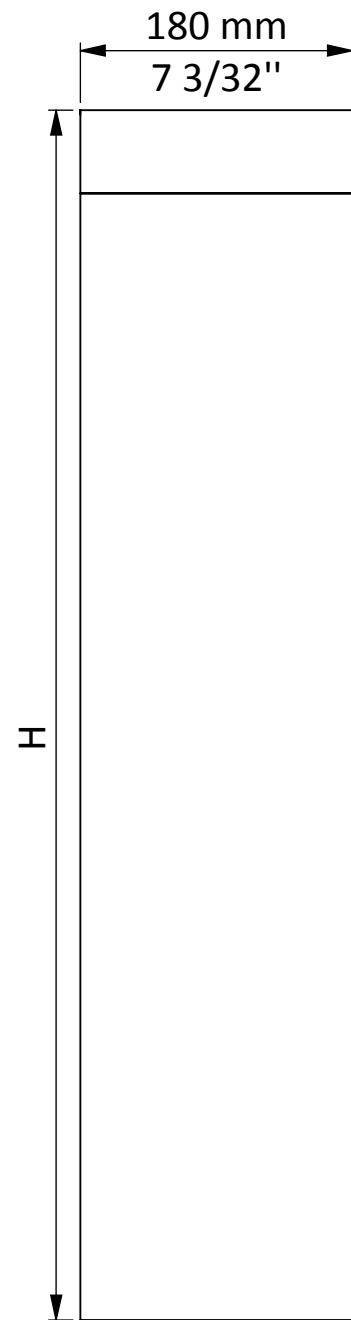

DRAGO SIDE DUO

LB6048.585-DUO

H
800 mm 31 1/2"
250 mm 9 27/32"