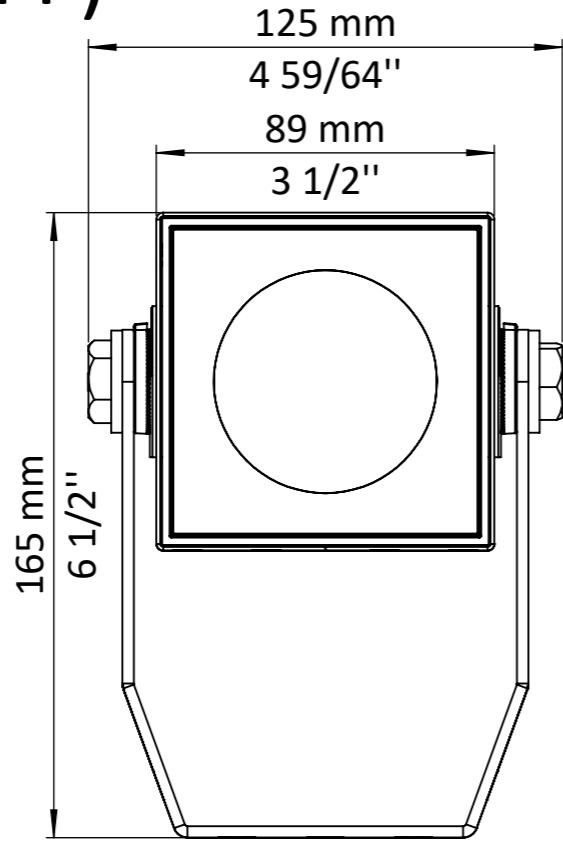

VEGA

LF8020.693(ON-OFF)

VEGA S WITH VISOR

VEGA S WITHOUT VISOR