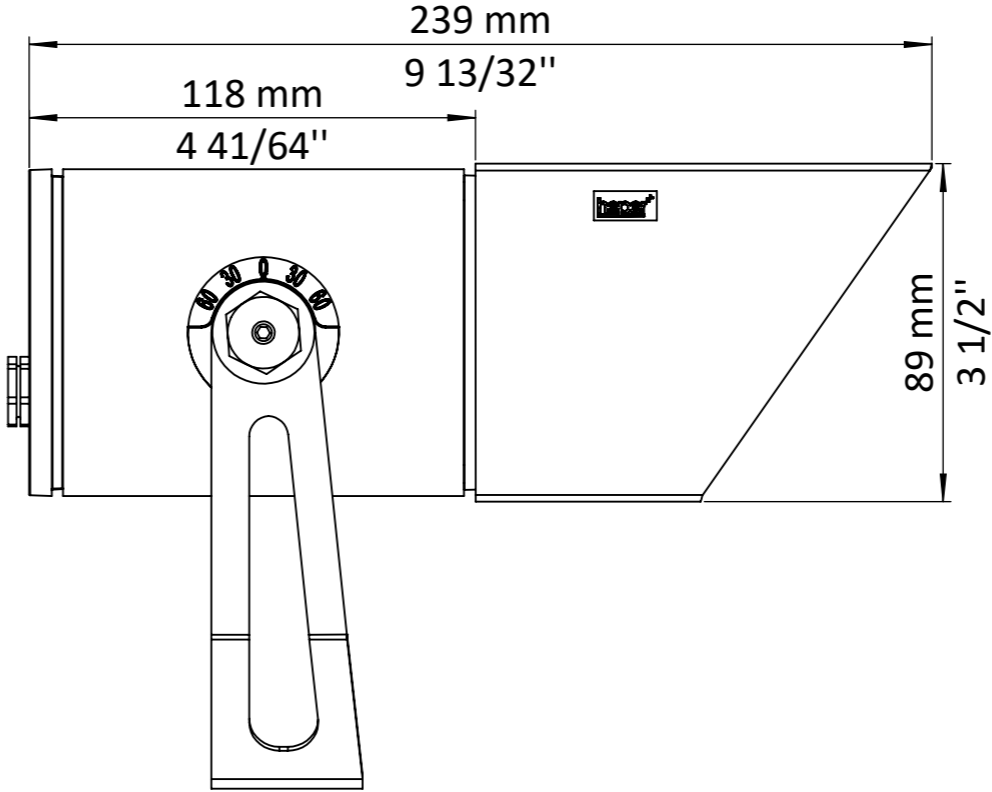

VEGA

LF8020.693(ON-OFF)

VEGA S WITH VISOR

VEGA S WITHOUT VISOR