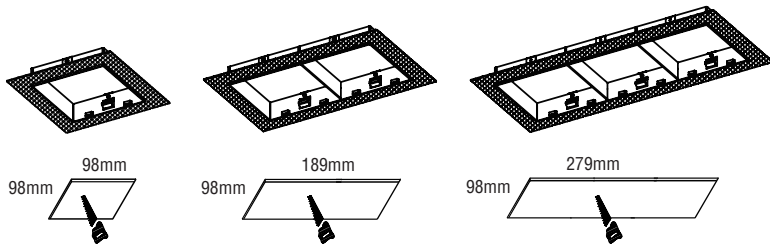

Downlight

Spotlight

Wall washer

Short snoot
(adjustable)

Fixed

Long snoot
(adjustable)

Trimless

Trim