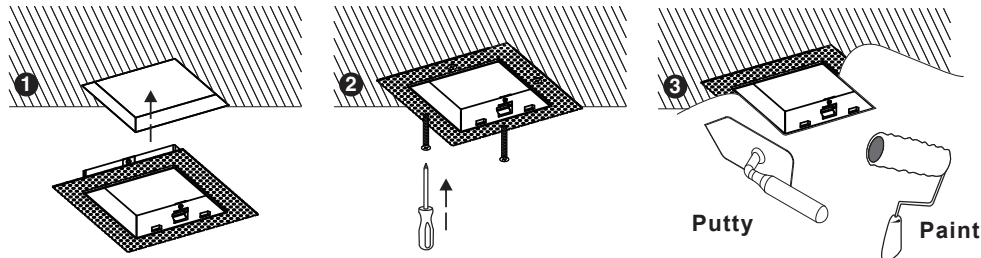

Downlight

Spotlight

Wall washer

Short snoot
(adjustable)

Fixed

Long snoot
(adjustable)

Trimless

Trim