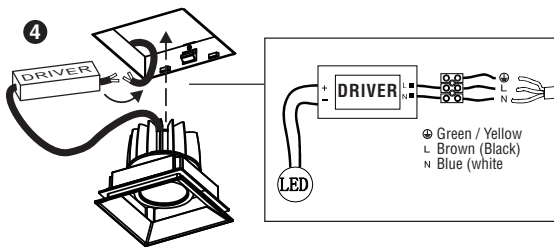

Downlight

Spotlight

Wall washer

Short snoot
(adjustable)

Fixed

Long snoot
(adjustable)

Trimless

Trim