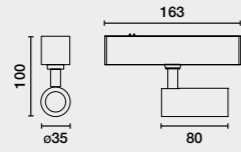

NESO HOLE ø3.5cm

no incl. 50.000HS L70/B10   24V 

Family	Color T°	Beam Angle	Finish	Control System
50107 Hole ø35cm 5W	927 2700K 330lm CRI>90	1 20°	1 White	  ON/OFF
	930 3000K 360lm CRI>90	2 40°	2 Black	