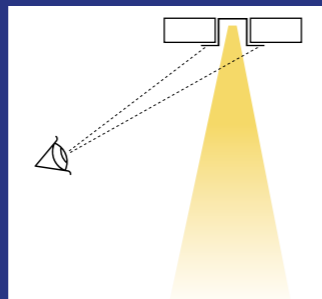

UGR<16 Option