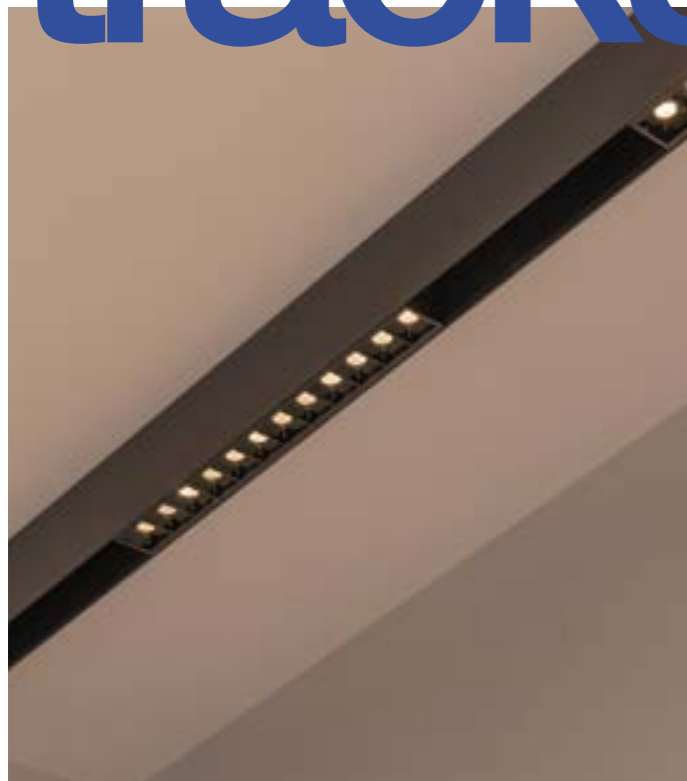

FOCUS ON

Neso The Magnetic Track System

Neso is a magnetic track system that allows you to combine different types of luminaires for both general and accent lighting.

Neso es un sistema de carriles magnéticos que te permite combinar diferentes tipos de luminarias tanto de iluminación general como de acento.

The Magnetic Track System

FOCUSON

Detail Studio Photo by Julien Chamoux Photographie

Needs consulting
for your project?
¿Necesitas
asesoramiento
para tu proyecto?

tracks

1 Surface *Superficie*

2 Recessed *Empotrable*