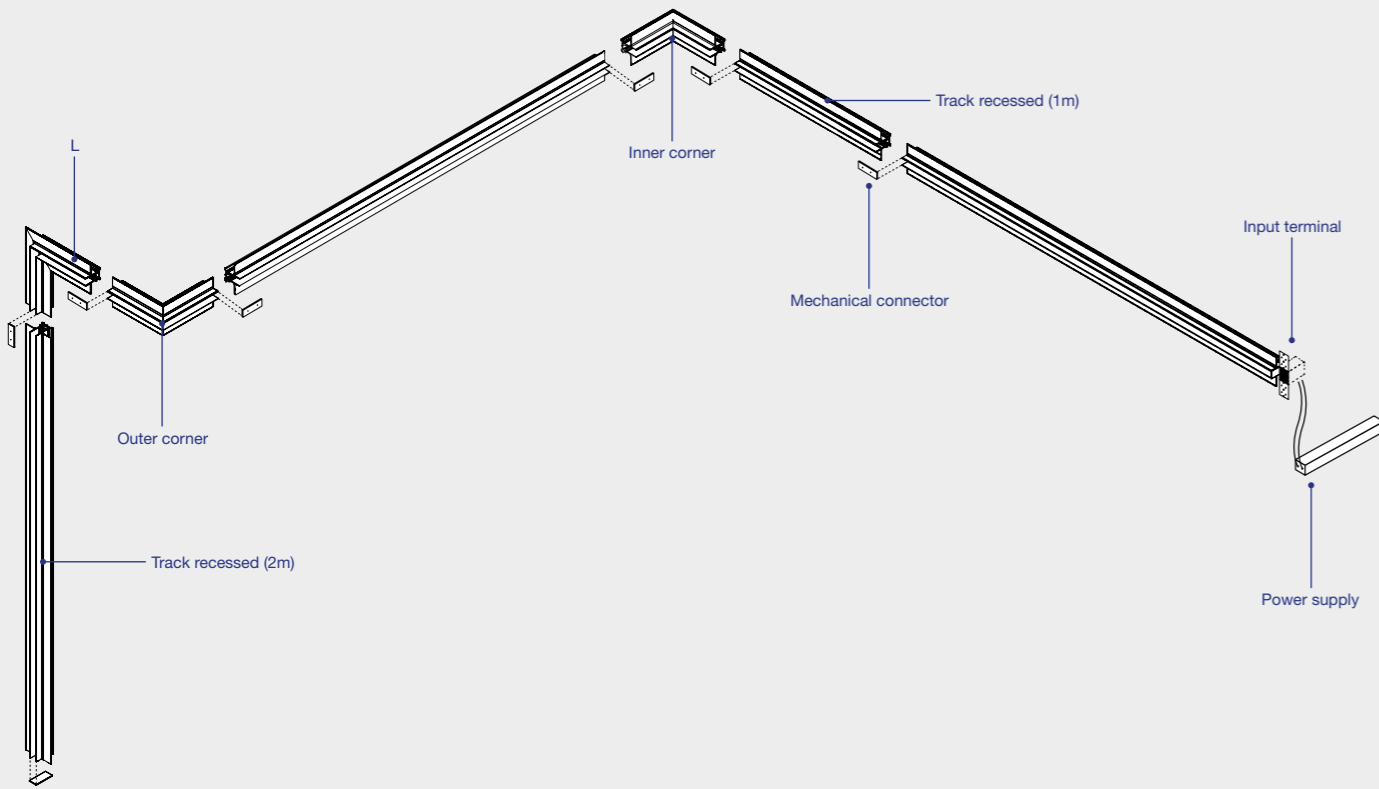

TRACK RECESSED

24V

Family	Track Length	Finish	Control System
5020120 Neso Track Recessed	10 1m	1 White	D DALI CASAMBI ON/OFF
	20 2m	2 Black