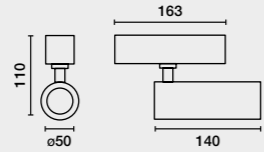

NESO HOLE ø5cm

no incl. 50.000HS L70/B10 MACADAM 3 24V 850°C

Family	Color T°	Beam Angle	Finish	Control System
50108 Hole ø50cm 10W	027 2700K 705lm CRI>90	1 18°	1 White	☒ W CASAMBI ☐ D DALI ☐ ON/OFF
	030 3000K 735lm CRI>90	2 36°	2 Black	

The Magnetic Track System

FOCUSON