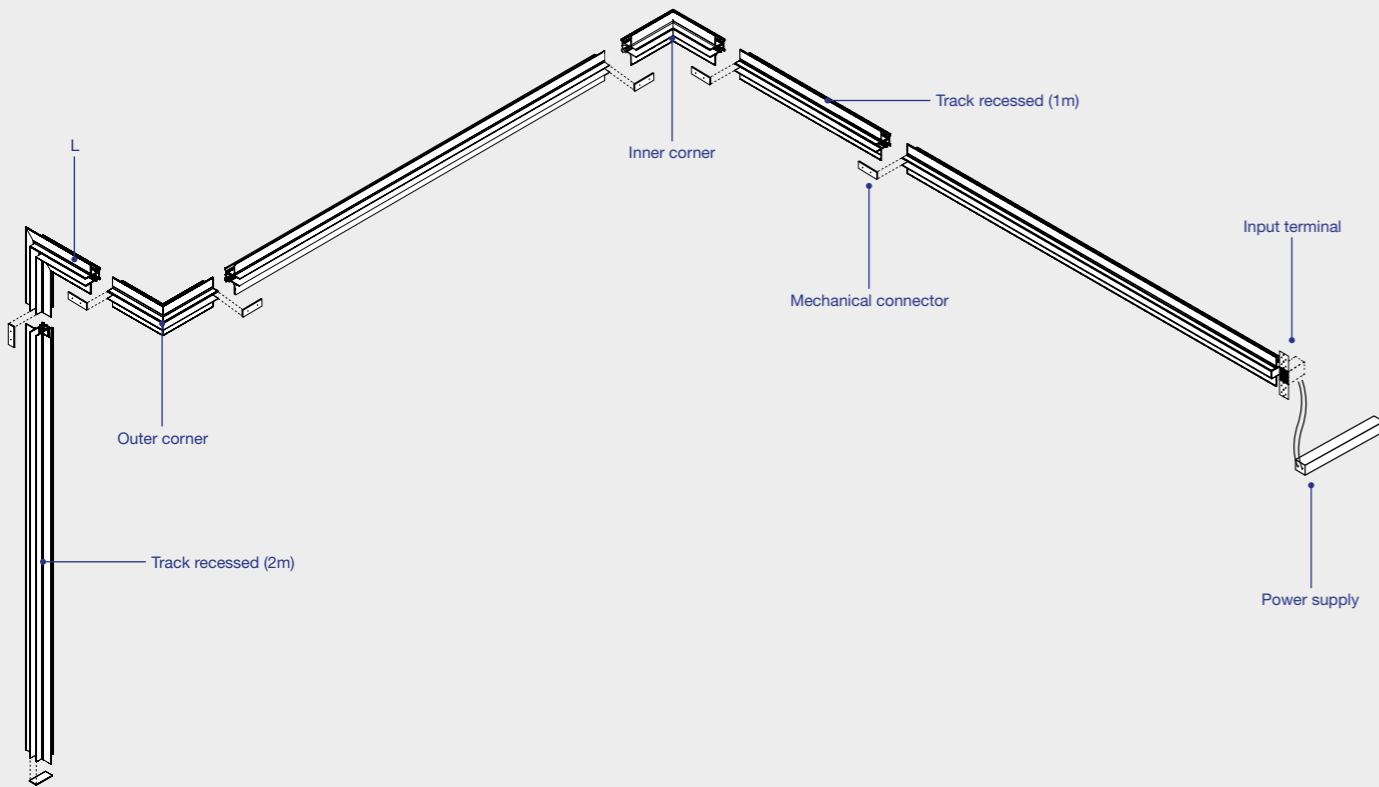

TRACK RECESSED

24V

Family	Track Length	Finish	Control System
5020120 Neso Track Recessed	10 1m	1 White	D DALI CASAMBI ON/OFF
	20 2m	2 Black