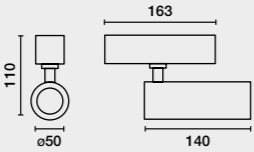

NESO HOLE ø5cm

no incl. 50.000HS L70/B10 24V