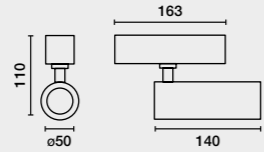

NESO HOLE ø5cm

no incl. 50.000HS L70/B10 24V