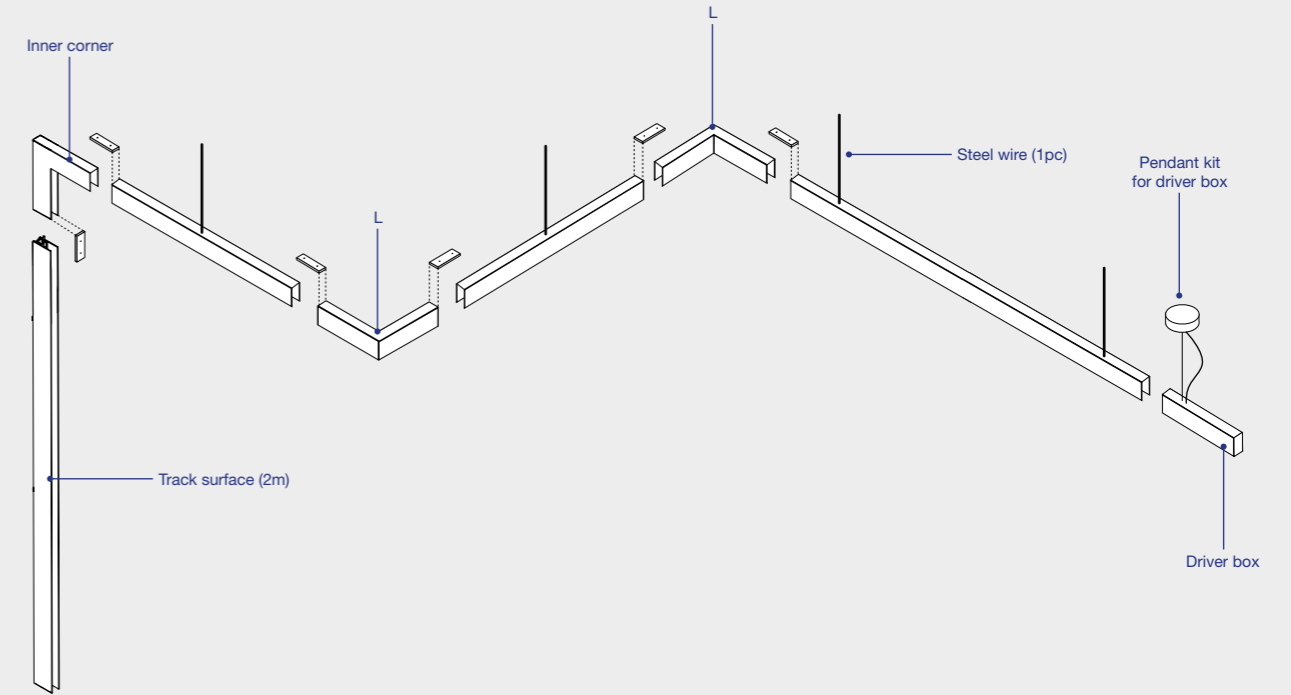

The Magnetic Track System

FOCUSON

TRACK RECESSED

TRACK SURFACE & SUSPENSION

24V

Family	Track Length	Finish	Control System
5020120 Neso Track Recessed	10 1m	1 White	D DALI CASAMBI ON/OFF
	20 2m	2 Black	

24V

Family	Track Length	Finish	Control System
5020110 Neso Track Surface	10 1m	1 White	D DALI CASAMBI ON/OFF
	20 2m	2 Black	