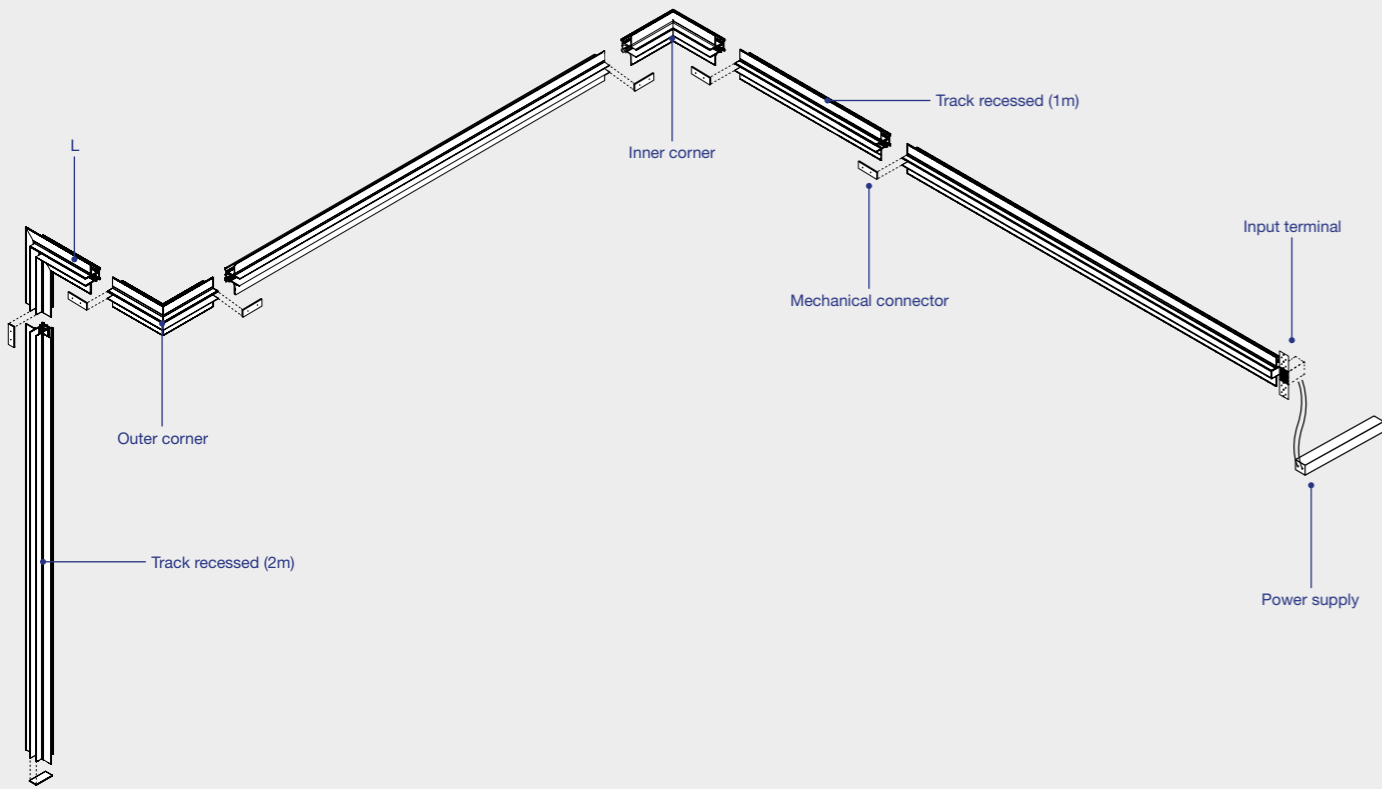

The Magnetic Track System

FOCUSON

TRACK RECESSED

TRACK SURFACE & SUSPENSION

24V

Family	Track Length	Finish	Control System
5020120 Neso Track Recessed	10 1m	1 White	D DALI CASAMBI ON/OFF
	20 2m	2 Black	

24V

Family	Track Length	Finish	Control System
5020110 Neso Track Surface	10 1m	1 White	D DALI CASAMBI ON/OFF
	20 2m	2 Black	