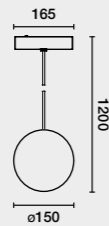

NESO UNIK

no incl. 50.000HS L70/B10 MACADAM 3 24V 850°C