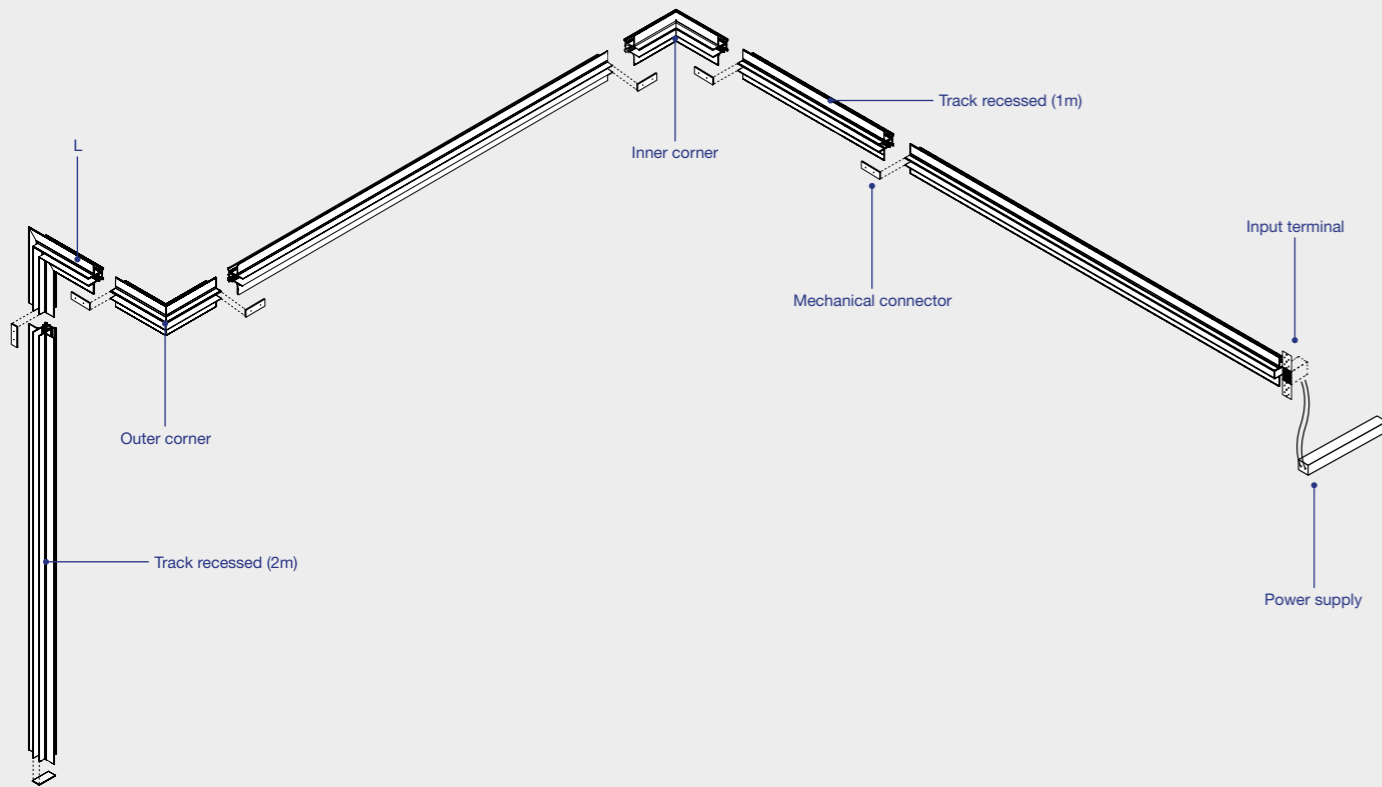

TRACK RECESSED

24V

Family	Track Length	Finish	Control System
5020120 Neso Track Recessed	10 1m	1 White	D DALI CASAMBI ON/OFF
	20 2m	2 Black