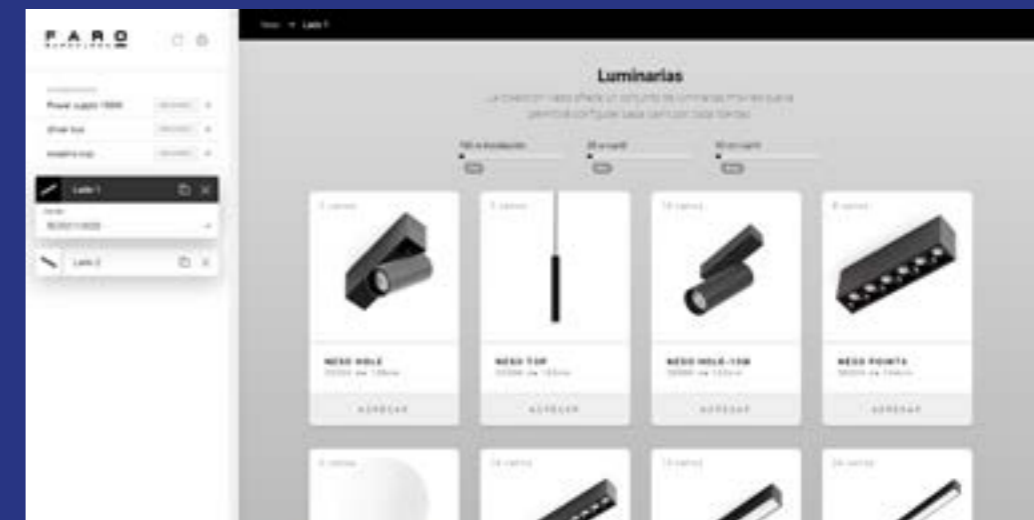

FOCUS ON

Neso The Magnetic Track System

Neso is a magnetic track system that allows you to combine different types of luminaires for both general and accent lighting.

Neso es un sistema de carriles magnéticos que te permite combinar diferentes tipos de luminarias tanto de iluminación general como de acento.

CONFIGURE YOUR NESO

Also for your mobile phone
También para tu teléfono móvil

Highlights

Neso integrates perfectly into the architecture. You can install it on the ceiling or wall and make all the combinations you want.