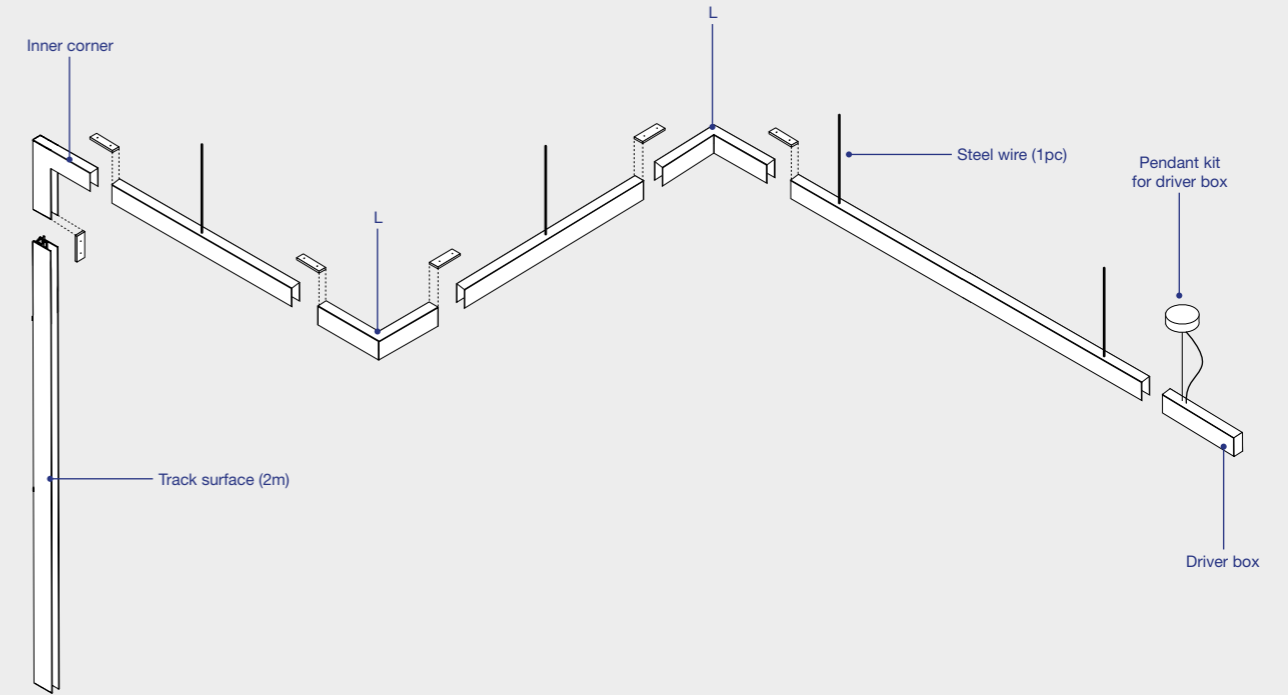

The Magnetic Track System

FOCUSON

TRACK RECESSED

24V

Family	Track Length	Finish	Control System
5020120 Neso Track Recessed	10 1m	1 White	D DALI CASAMBI ON/OFF
	20 2m	2 Black	

TRACK SURFACE & SUSPENSION

24V

Family	Track Length	Finish	Control System
5020110 Neso Track Surface	10 1m	1 White	D DALI CASAMBI ON/OFF
	20 2m	2 Black	