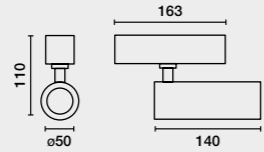

NESO HOLE ø5cm

no incl. 50.000HS L70/B10 24V

Family	Color T°	Beam Angle	Finish	Control System
50108 Hole ø50cm 10W	027 2700K 705lm CRI>90	1 18°	1 White	 ON/OFF
	030 3000K 735lm CRI>90	2 36°	2 Black	

The Magnetic Track System

FOCUSON