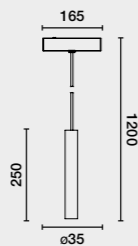

NESO TOP

no incl. 50.000HS L70/B10 MACADAM 3 24V 850°C