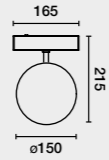

NESO UNIK

no incl. 50.000HS L70/B10 MACADAM 3 24V 850°C