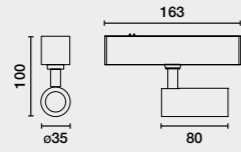

Family	Color T°	Beam Angle	Finish	Control System
50107 Hole ø35cm 5W	927 2700K 330lm CRI>90	1 20°	1 White	 ON/OFF
	930 3000K 360lm CRI>90	2 40°	2 Black	

NESO HOLE ø5cm

no incl. 50.000HS L70/B10 24V

Family	Color T°	Beam Angle	Finish	Control System
50108 Hole ø50cm 10W	027 2700K 705lm CRI>90	1 18°	1 White	 ON/OFF
	030 3000K 735lm CRI>90	2 36°	2 Black	