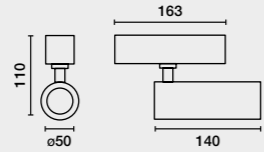

Family	Color T°	Beam Angle	Finish	Control System
50107 Hole ø35cm 5W	927 2700K 330lm CRI>90	1 20°	1 White	 ON/OFF
	930 3000K 360lm CRI>90	2 40°	2 Black	

NESO HOLE ø5cm

no incl. 50.000HS L70/B10 24V

Family	Color T°	Beam Angle	Finish	Control System
50108 Hole ø50cm 10W	027 2700K 705lm CRI>90	1 18°	1 White	 ON/OFF
	030 3000K 735lm CRI>90	2 36°	2 Black	