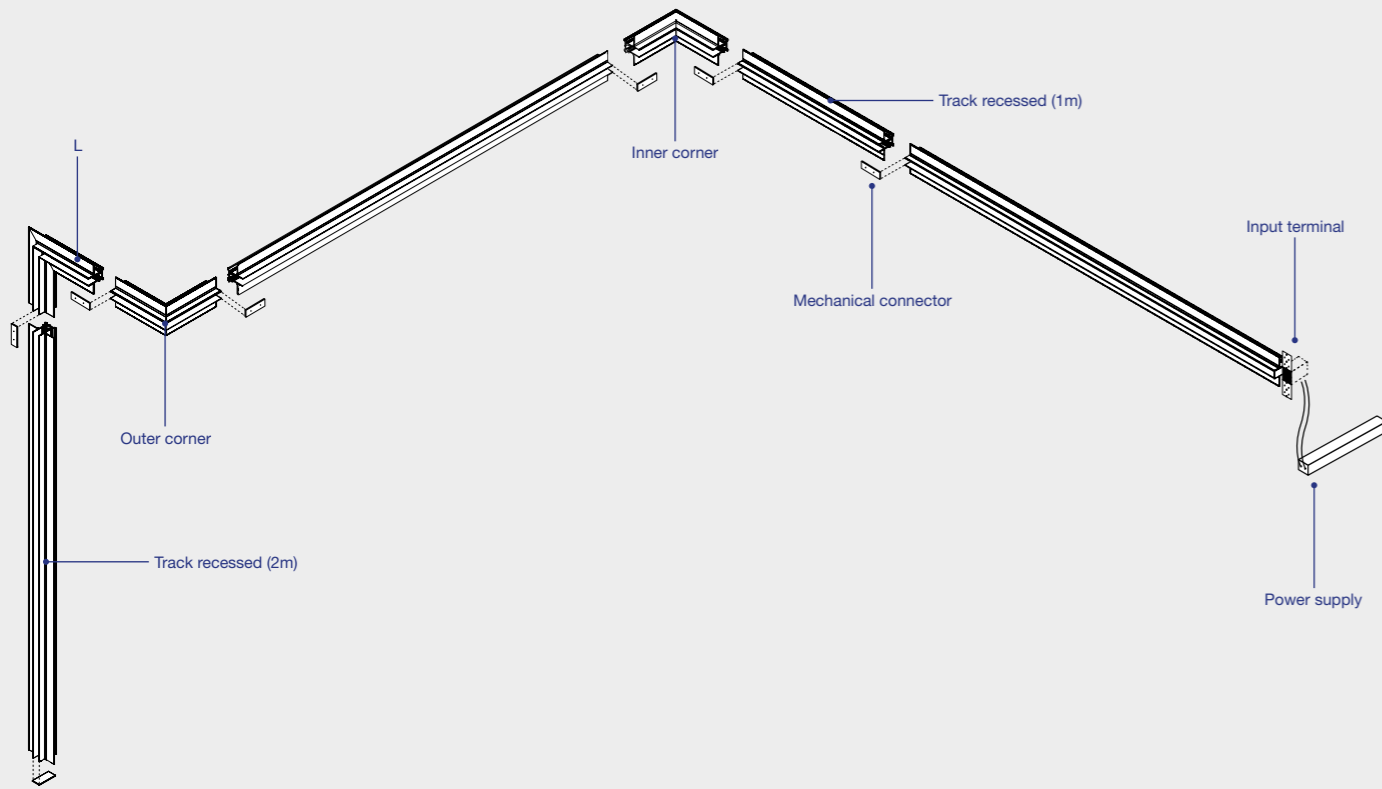

TRACK RECESSED

24V

Family	Track Length	Finish	Control System
5020120 Neso Track Recessed	10 1m	1 White	D DALI CASAMBI ON/OFF
	20 2m	2 Black