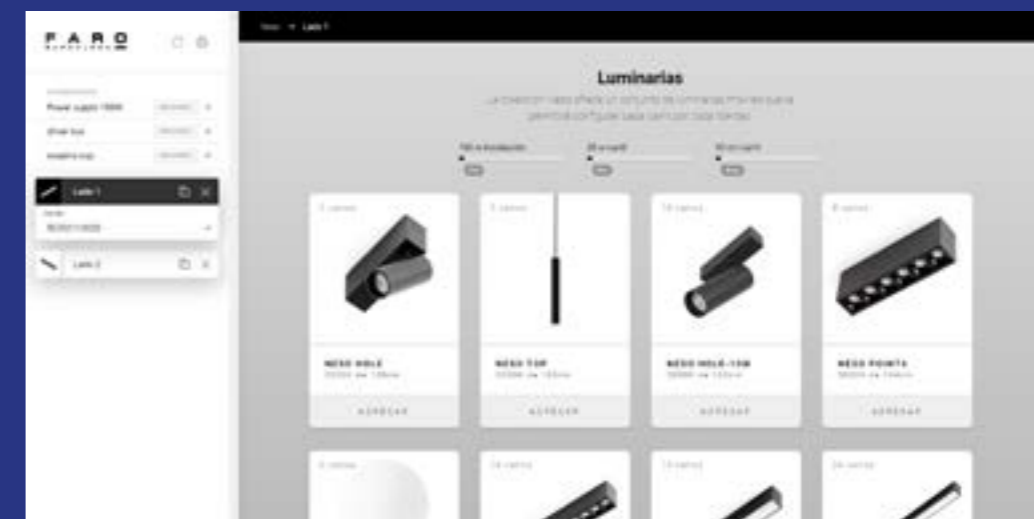

FOCUS ON

Neso The Magnetic Track System

Neso is a magnetic track system that allows you to combine different types of luminaires for both general and accent lighting.

Neso es un sistema de carriles magnéticos que te permite combinar diferentes tipos de luminarias tanto de iluminación general como de acento.

CONFIGURE YOUR NESO

Also for your mobile phone
También para tu teléfono móvil

Highlights

Neso integrates perfectly into the architecture. You can install it on the ceiling or wall and make all the combinations you want.