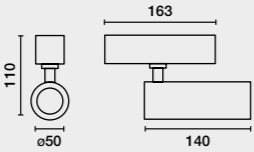

NESO HOLE ø5cm

no incl. 50.000HS L70/B10 24V

Family	Color T°	Beam Angle	Finish	Control System
50108 Hole ø50cm 10W	027 2700K 705lm CRI>90	1 18°	1 White	 ON/OFF
	030 3000K 735lm CRI>90	2 36°	2 Black	

The Magnetic Track System

FOCUSON