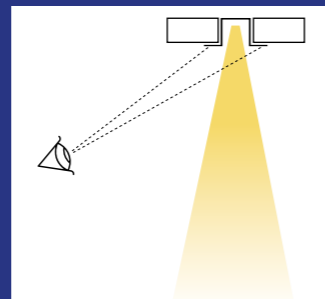

UGR<16 Option