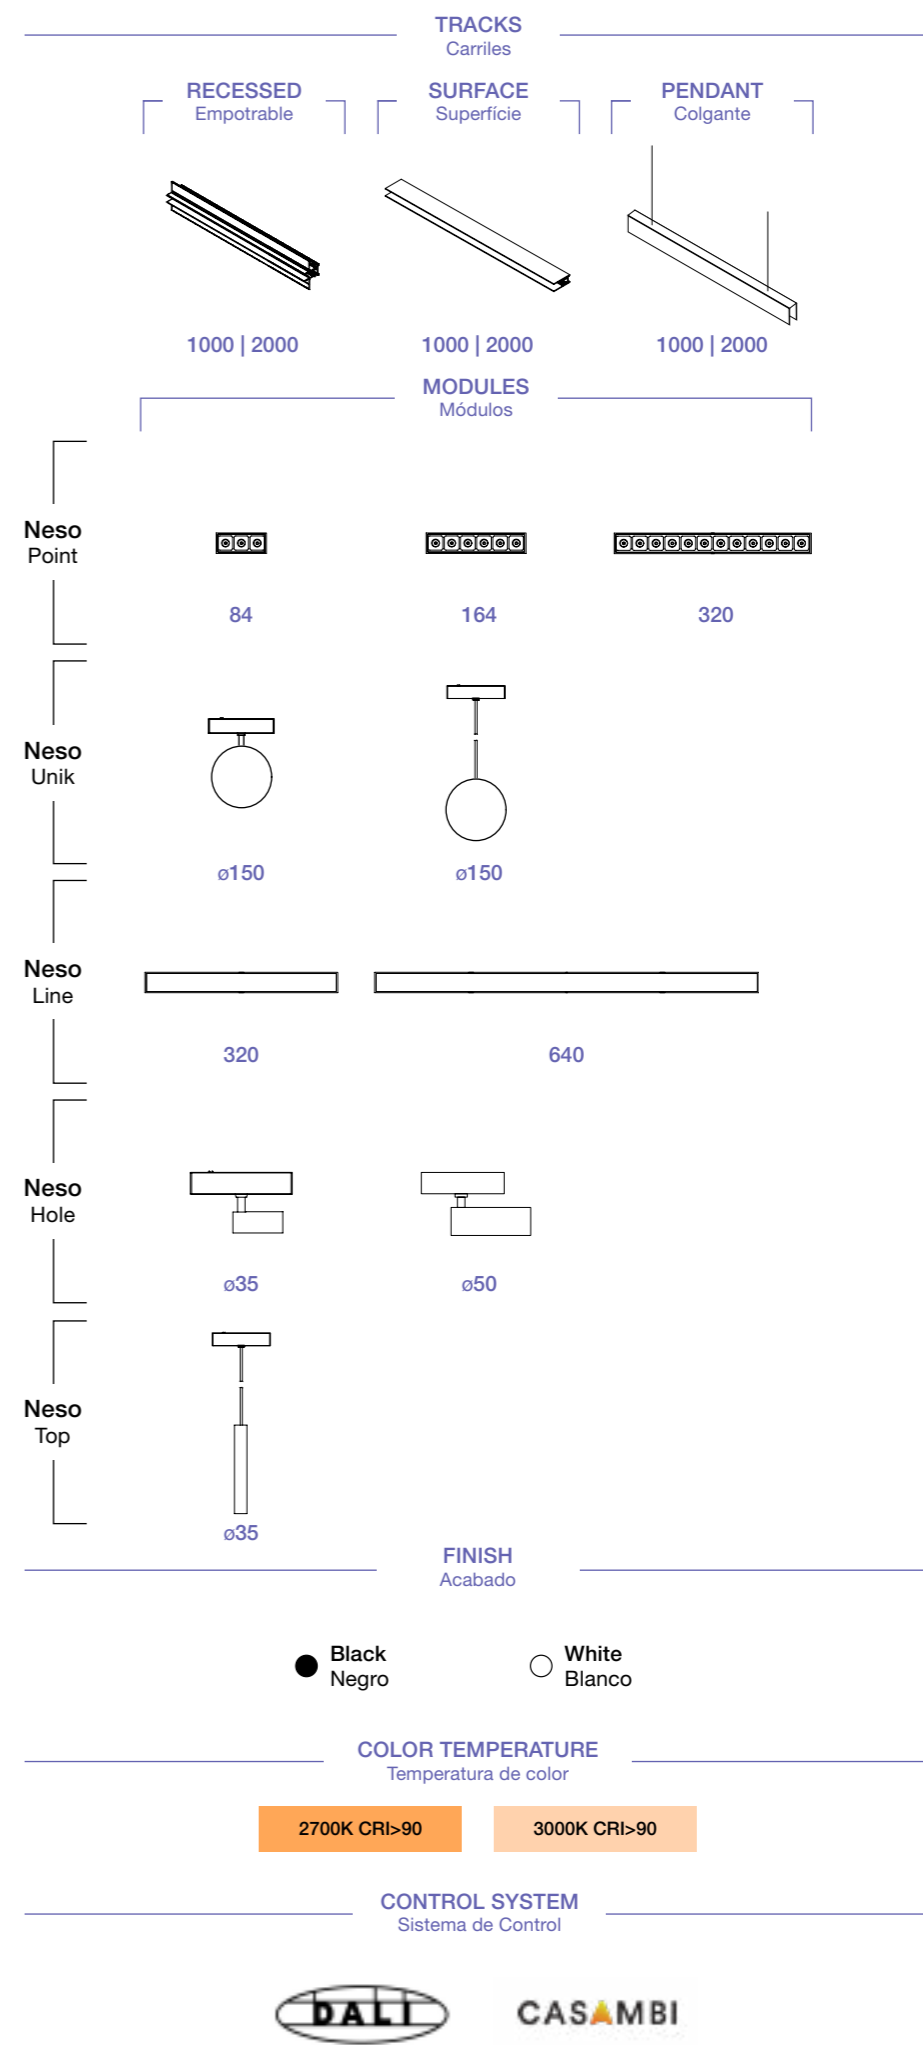

FOCUS ON

Neso The Magnetic Track System

Neso is a magnetic track system that allows you to combine different types of luminaires for both general and accent lighting.

Neso es un sistema de carriles magnéticos que te permite combinar diferentes tipos de luminarias tanto de iluminación general como de acento.

CONFIGURE YOUR NESO

Also for your mobile phone
También para tu teléfono móvil

Highlights

Neso integrates perfectly into the architecture. You can install it on the ceiling or wall and make all the combinations you want.