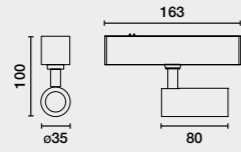

NESO HOLE ø3.5cm

no incl. 50.000HS L70/B10   24V 

| Family | Color T° | Beam Angle | Finish | Control System |
|---------------------|------------------------|------------|---------|--|
| 50107 Hole ø35cm 5W | 927 2700K 330lm CRI>90 | 1 20° | 1 White |   ON/OFF |
| | 930 3000K 360lm CRI>90 | 2 40° | 2 Black | |