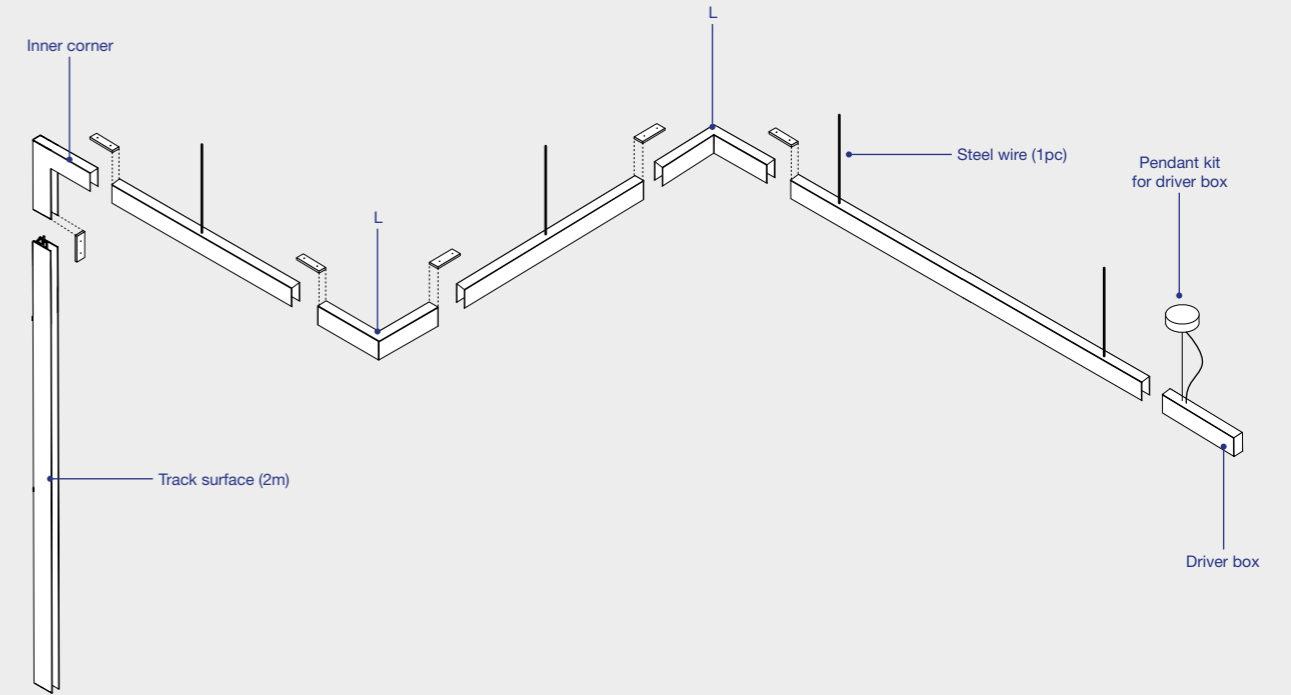

TRACK SURFACE & SUSPENSION

24V

Family	Track Length	Finish	Control System
5020110 Neso Track Surface	10 1m	1 White	D DALI CASAMBI ON/OFF
	20 2m	2 Black	

ACCESSORIES

	● 5020200102 Mechanical connector

POWER SUPPLY

98324120	Power supply 120W
98324150	Power supply 150W
98324180	Power supply 180W
98324200	Power supply 200W

	● 5020221401 / ● 5020221402 Input terminal
	● 5020221401D / ● 5020221402D Input terminal DALI
	● 5020221001 / ● 5020221002 L
	● 5020221001D / ● 5020221002D L DALI
	● 5020221101 / ● 5020221102 T
	● 5020221101D / ● 5020221102D T DALI
	● 5020221201 / ● 5020221202 Inner corner
	● 5020221201D / ● 5020221202D Inner corner DALI
	● 5020221301 / ● 5020221302 Outer corner
	● 5020221301D / ● 5020221302D Outer corner DALI

ACCESSORIES

	● 5020200102 Mechanical connector

	● 5020210001 / ● 5020210002 Driver box
	● 5020210001D / ● 5020210002D Driver box DALI

	● 5020210201 / ● 5020210202 Pendant kit driver box
	● 5020210201D / ● 5020210202D Pendant kit driver box DALI
	5020210102 Steel wire

POWER SUPPLY

98324120	Power supply 120W
98324150	Power supply 150W
98324180	Power supply 180W
98324200	Power supply 200W

	● 5020210301 / ● 5020210302 Input terminal
	● 5020210301D / ● 5020210302D Input terminal DALI
	● 5020211001 / ● 5020211002 L
	● 5020211001D / ● 5020211002D L DALI
	● 5020211101 / ● 5020211102 T
	● 5020211101D / ● 5020211102D T DALI
	● 5020211201 / ● 5020211202 Inner corner
	● 5020211201D / ● 5020211202D Inner corner DALI
	● 5020211301 / ● 5020211302 Outer corner
	● 5020211301D / ● 5020211302D Outer corner DALI