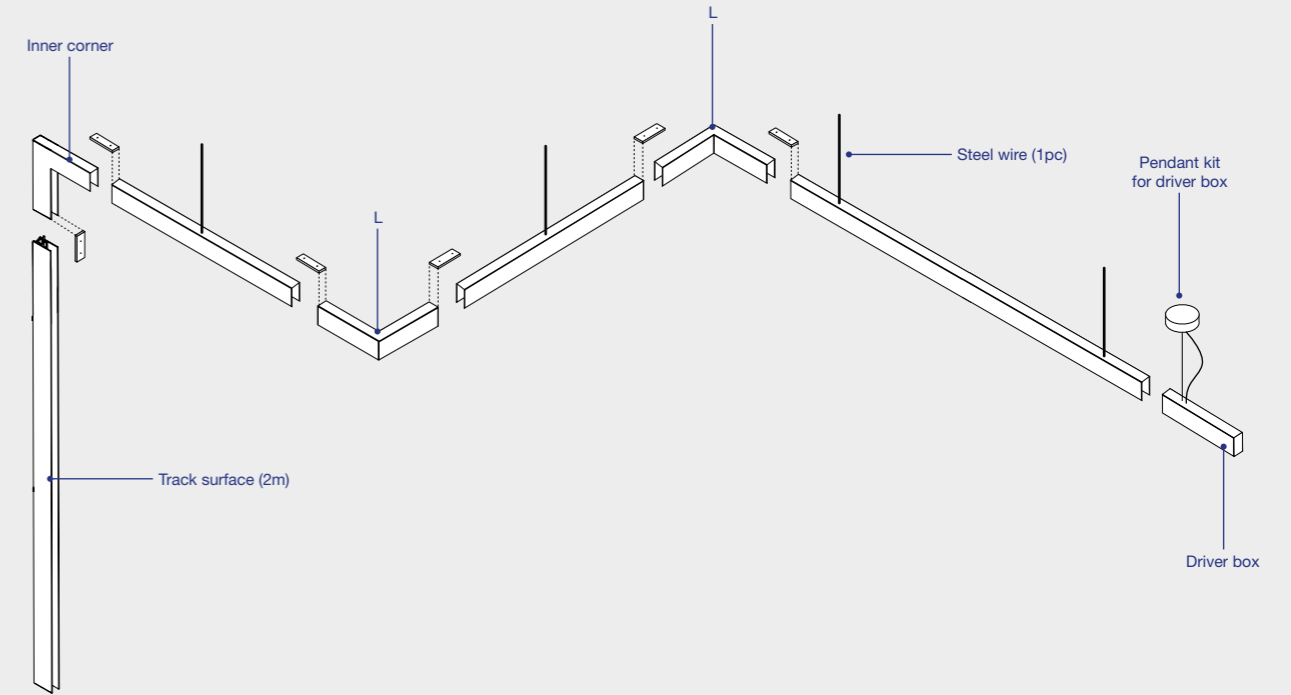

The Magnetic Track System

FOCUSON

TRACK RECESSED

Family	Track Length	Finish	Control System
5020120 Neso Track Recessed	10 1m	1 White	D DALI CASAMBI ON/OFF
	20 2m	2 Black	

24V

TRACK SURFACE & SUSPENSION

Family	Track Length	Finish	Control System
5020110 Neso Track Surface	10 1m	1 White	D DALI CASAMBI ON/OFF
	20 2m	2 Black	