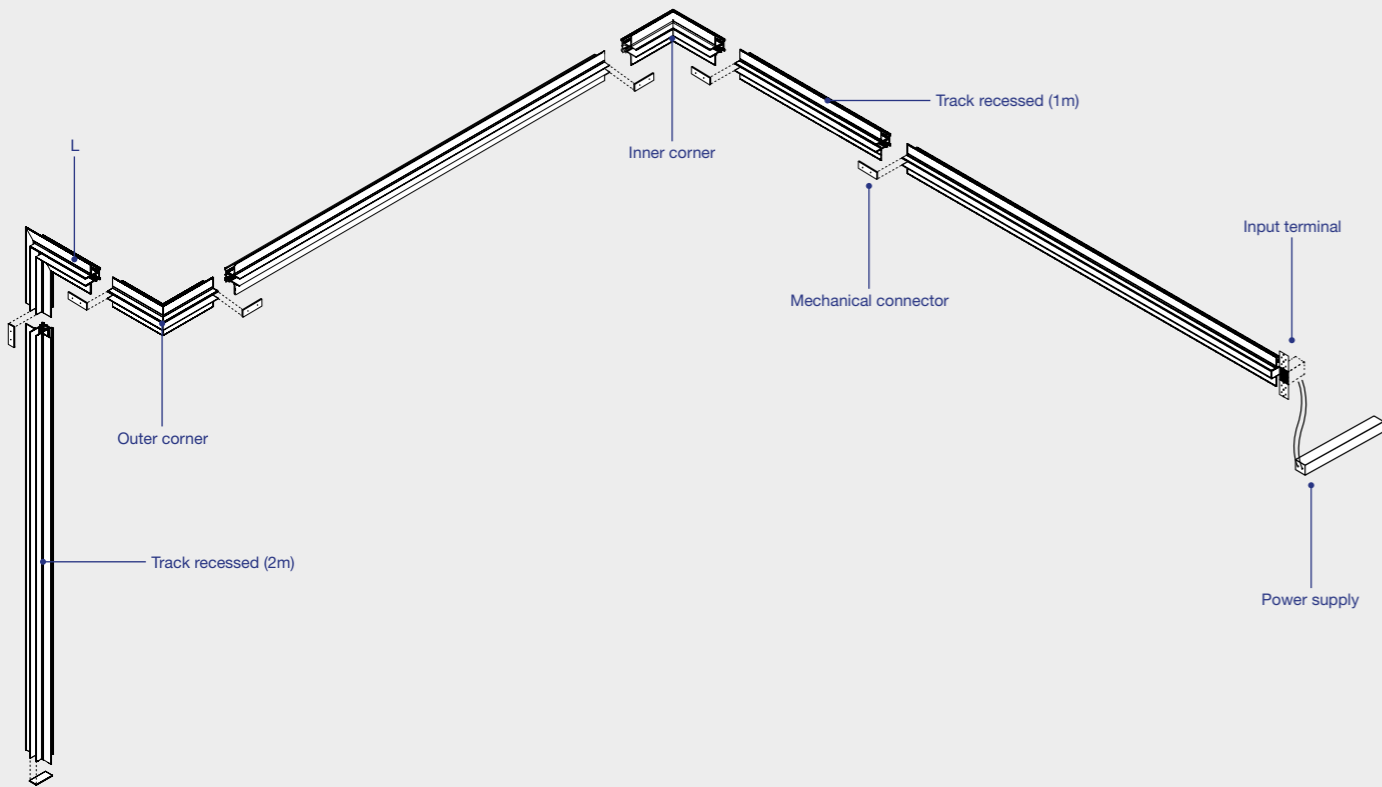

The Magnetic Track System

FOCUSON

TRACK RECESSED

TRACK SURFACE & SUSPENSION

24V

Family	Track Length	Finish	Control System
5020120 Neso Track Recessed	10 1m	1 White	D DALI CASAMBI ON/OFF
	20 2m	2 Black	

24V

Family	Track Length	Finish	Control System
5020110 Neso Track Surface	10 1m	1 White	D DALI CASAMBI ON/OFF
	20 2m	2 Black	