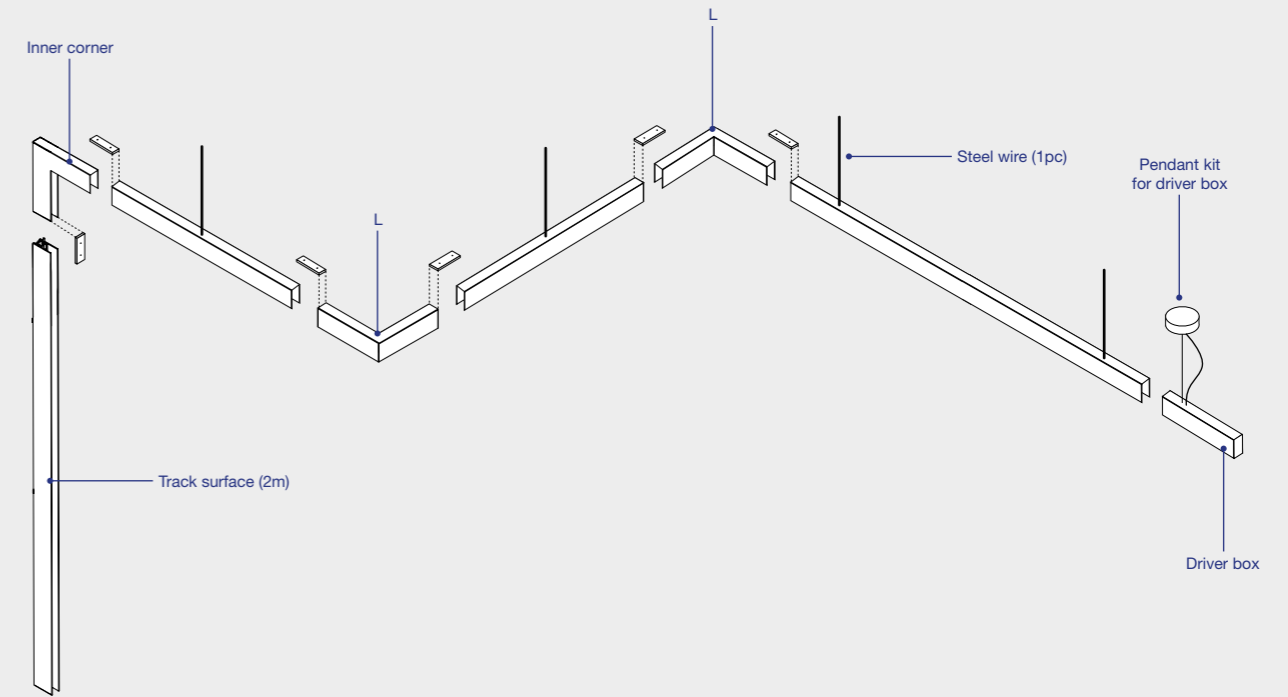

The Magnetic Track System

FOCUSON

TRACK RECESSED

24V

Family	Track Length	Finish	Control System
5020120 Neso Track Recessed	10 1m	1 White	D DALI CASAMBI ON/OFF
	20 2m	2 Black	

TRACK SURFACE & SUSPENSION

24V

Family	Track Length	Finish	Control System
5020110 Neso Track Surface	10 1m	1 White	D DALI CASAMBI ON/OFF
	20 2m	2 Black	