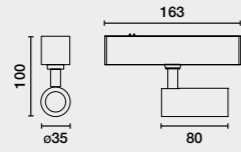

### NESO HOLE ø3.5cm

no incl. 50.000HS L70/B10   24V 

Family	Color T°	Beam Angle	Finish	Control System
50107 Hole ø35cm 5W	927 2700K 330lm CRI>90	1 20°	1 White	  ON/OFF
	930 3000K 360lm CRI>90	2 40°	2 Black	