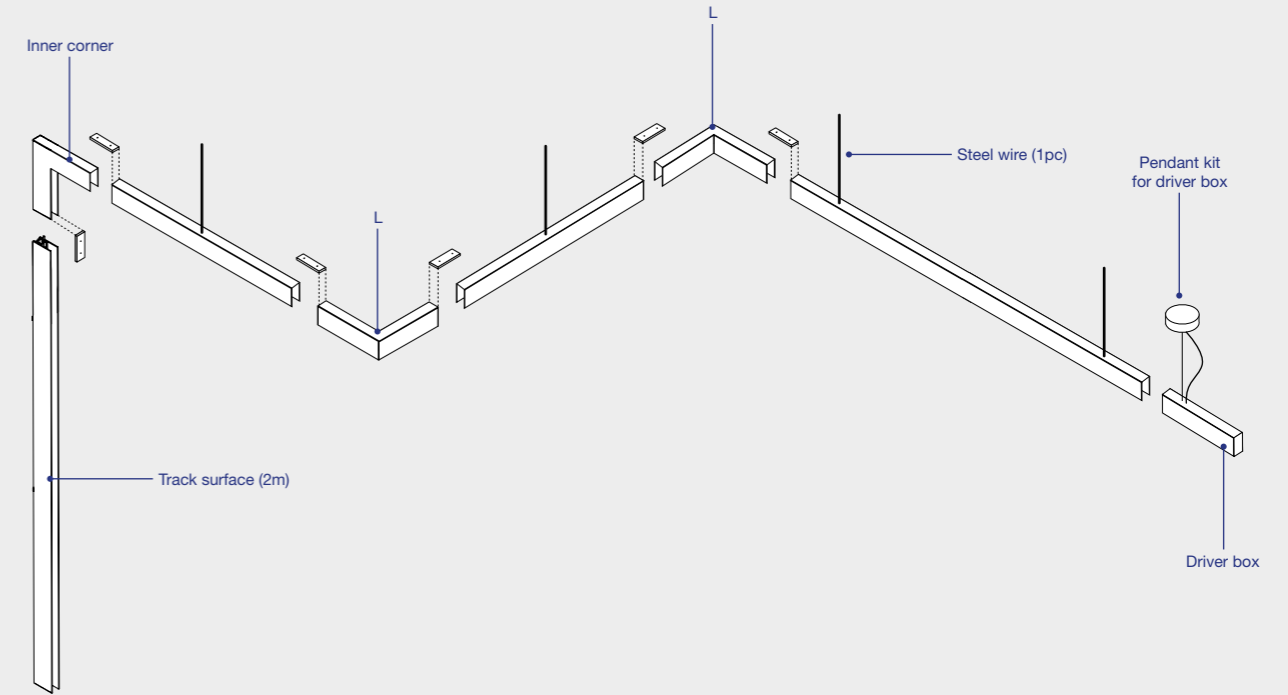

The Magnetic Track System

FOCUSON

TRACK RECESSED

Family	Track Length	Finish	Control System
5020120 Neso Track Recessed	10 1m	1 White	D DALI CASAMBI ON/OFF
	20 2m	2 Black	

24V

TRACK SURFACE & SUSPENSION

Family	Track Length	Finish	Control System
5020110 Neso Track Surface	10 1m	1 White	D DALI CASAMBI ON/OFF
	20 2m	2 Black	

24V

ACCESSORIES

	● 5020200102 Mechanical connector
	● 5020221401 / ● 5020221402 Input terminal
	● 5020221401D / ● 5020221402D Input terminal DALI
	● 5020221001 / ● 5020221002 L
	● 5020221001D / ● 5020221002D L DALI
	● 5020221101 / ● 5020221102 T
	● 5020221101D / ● 5020221102D T DALI
	● 5020221201 / ● 5020221202 Inner corner
	● 5020221201D / ● 5020221202D Inner corner DALI
	● 5020221301 / ● 5020221302 Outer corner
	● 5020221301D / ● 5020221302D Outer corner DALI