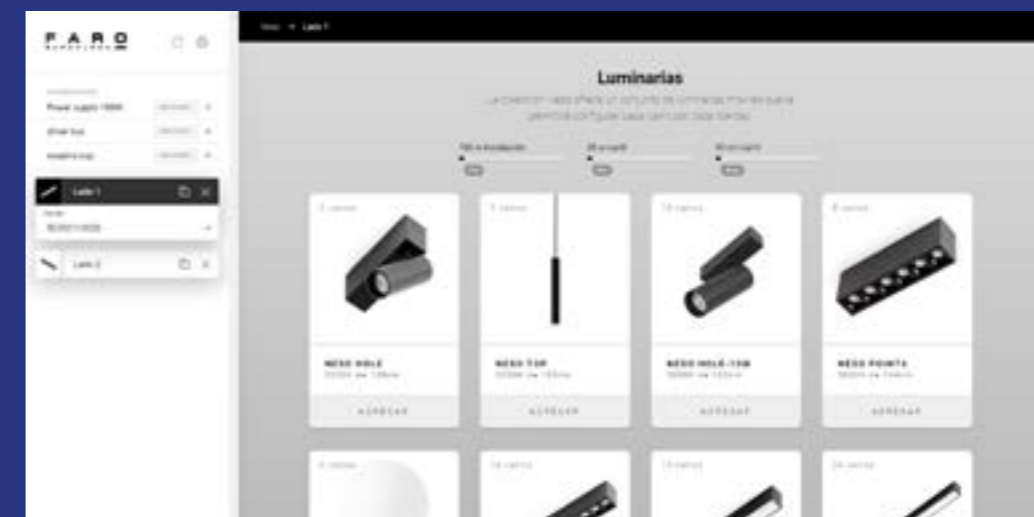

FOCUS ON

Neso The Magnetic Track System

Neso is a magnetic track system that allows you to combine different types of luminaires for both general and accent lighting.

Neso es un sistema de carriles magnéticos que te permite combinar diferentes tipos de luminarias tanto de iluminación general como de acento.

CONFIGURE YOUR NESO

Also for your mobile phone
También para tu teléfono móvil

Highlights

Neso integrates perfectly into the architecture. You can install it on the ceiling or wall and make all the combinations you want.