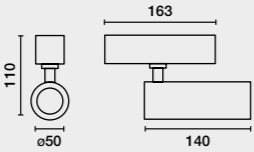

NESO HOLE ø5cm

no incl. 50.000HS L70/B10 MACADAM 3 24V 850°C

Family	Color T°	Beam Angle	Finish	Control System
50108 Hole ø50cm 10W	027 2700K 705lm CRI>90	1 18°	1 White	N W CASAMBI D DALI ON/OFF
	030 3000K 735lm CRI>90	2 36°	2 Black	

The Magnetic Track System

FOCUSON