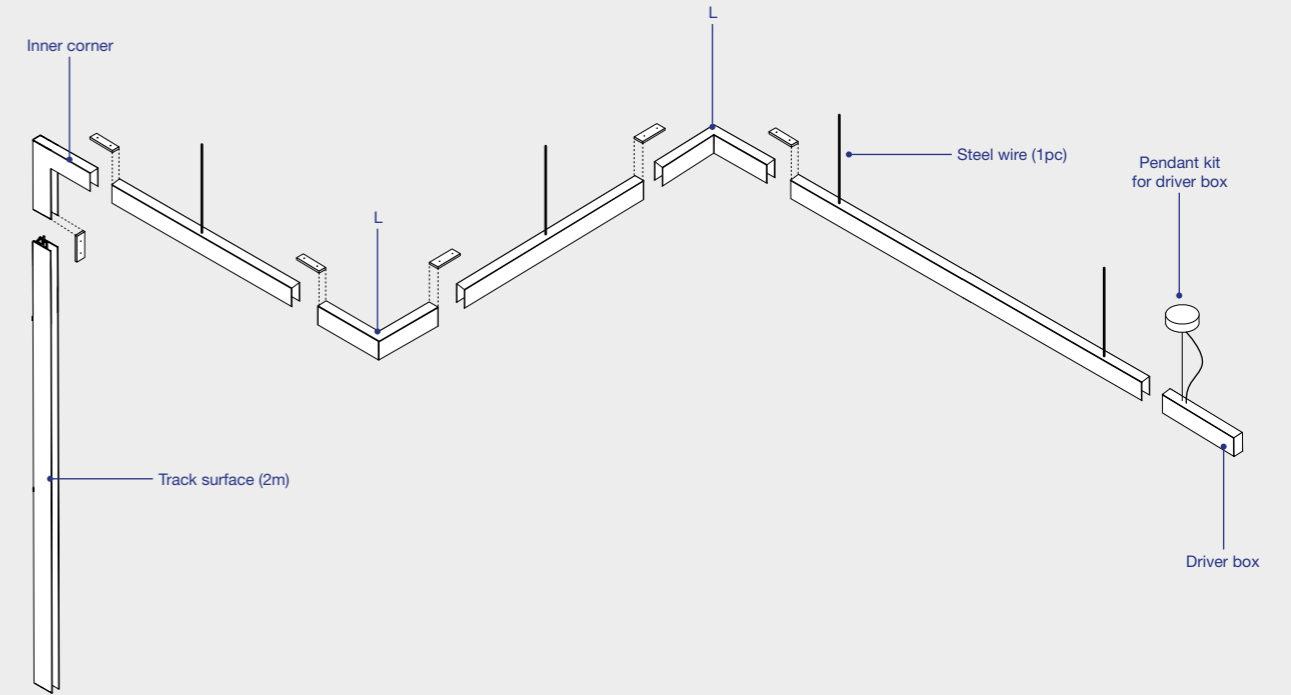

The Magnetic Track System

FOCUSON

TRACK RECESSED

24V

Family	Track Length	Finish	Control System
5020120 Neso Track Recessed	10 1m	1 White	D DALI CASAMBI ON/OFF
	20 2m	2 Black	

TRACK SURFACE & SUSPENSION

24V

Family	Track Length	Finish	Control System
5020110 Neso Track Surface	10 1m	1 White	D DALI CASAMBI ON/OFF
	20 2m	2 Black	